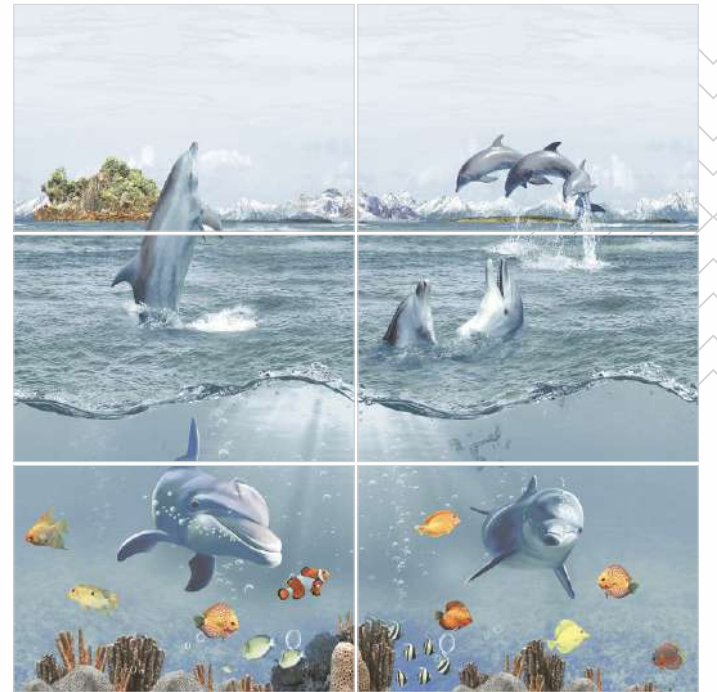

OCEAN SKY
OCEAN DECOR 1 A
OCEAN DECOR 1 B
OCEAN STONE

SEA AQUA DECOR 1

RIVER FALLS