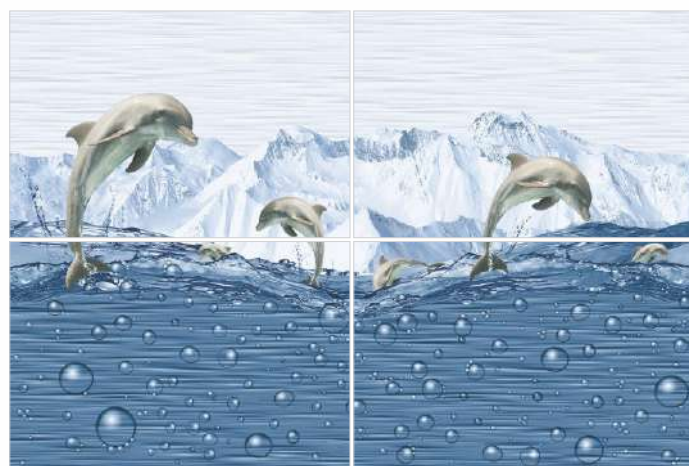

DROPLETS SKY
DROPLETS DECOR 1 A
DROPLETS DECOR 1 B
DROPLETS BLUE

FLAMINGO

FLAMINGO SKY
FLAMINGO DECOR 1 A
FLAMINGO DECOR 1 B
FLAMINGO DECOR 1 C
FLAMINGO SAND

Wall Tiles
300x
450mm

STELLA SKY
STELLA DENIM

STELLA DECOR 1