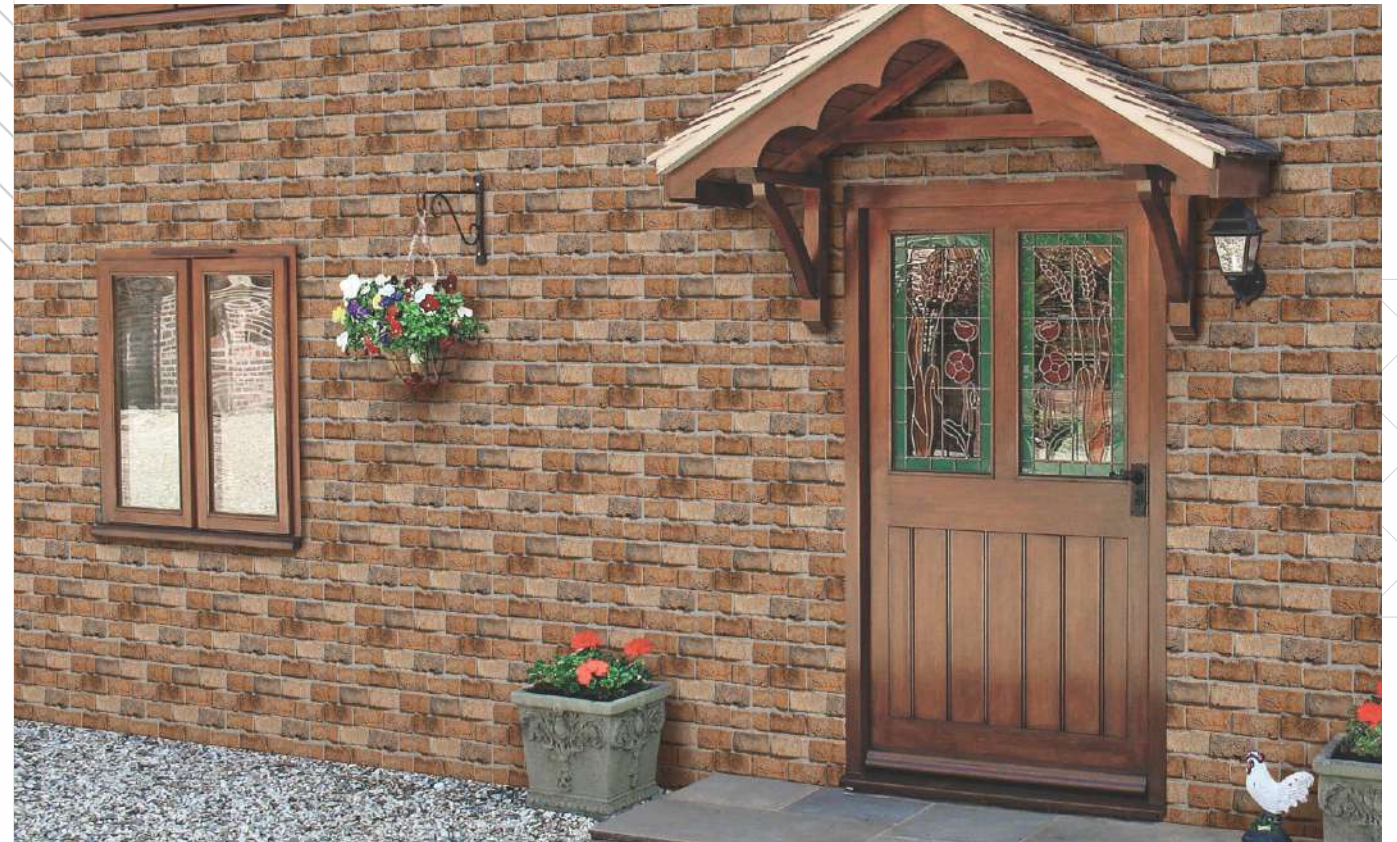

Wall Tiles
300x
450mm