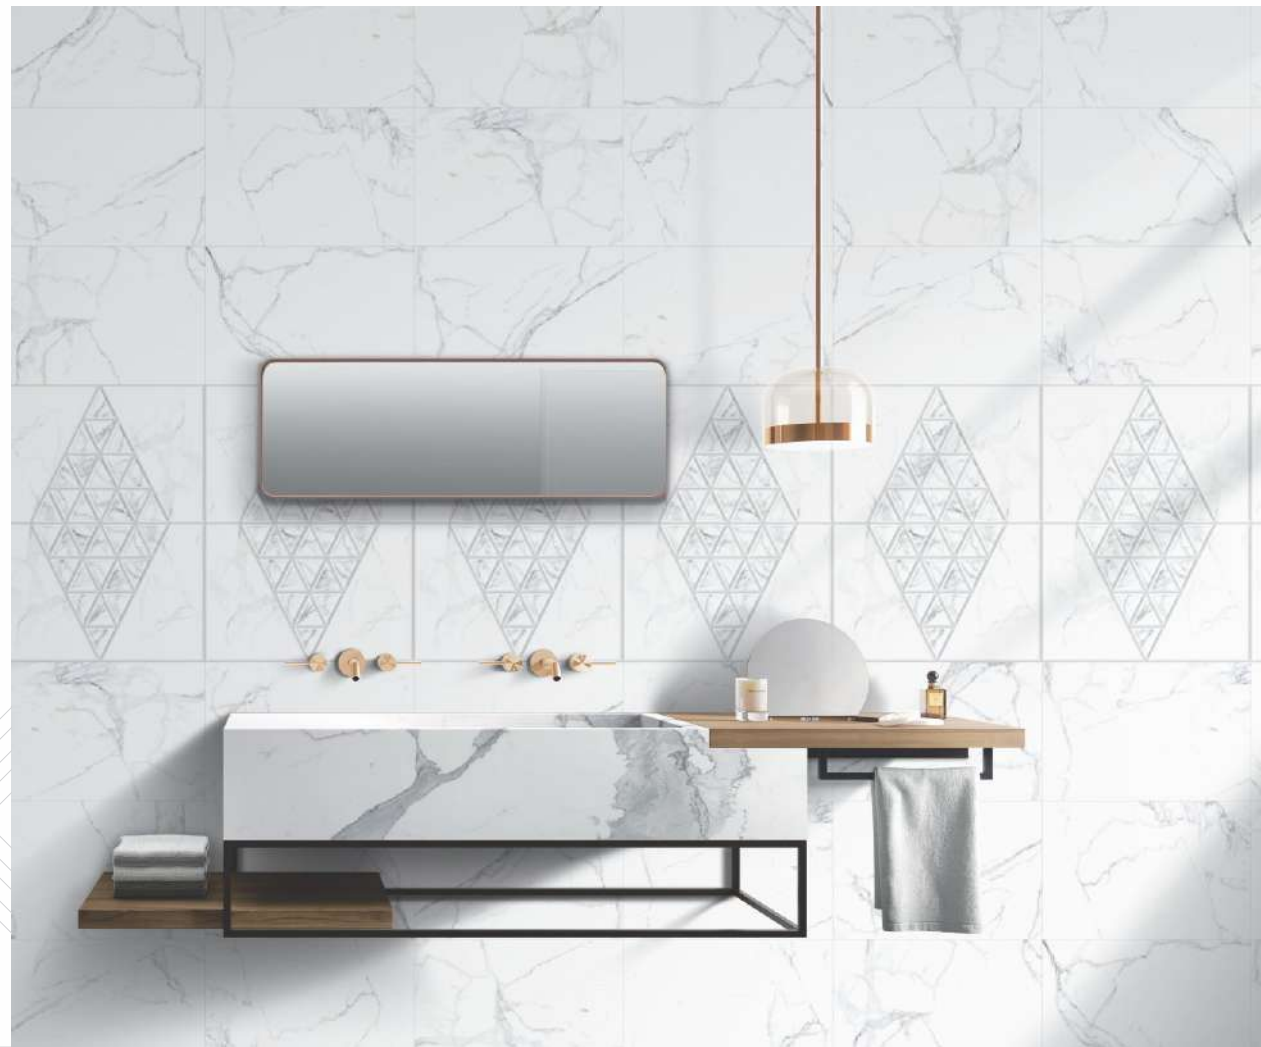

Wall Tiles
300x
450mm