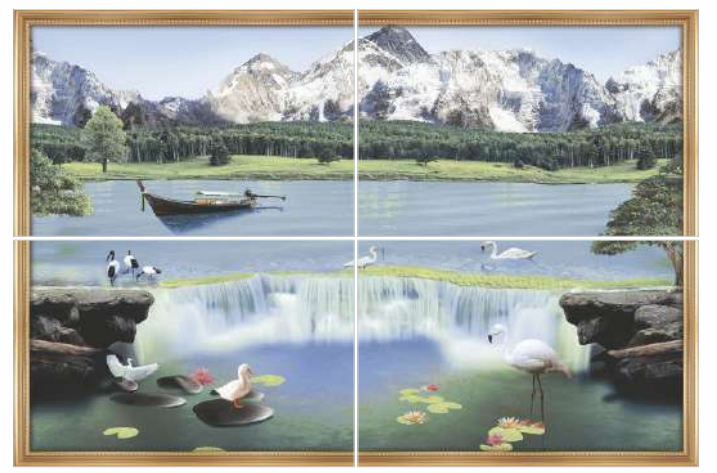

RIVER FALLS

Wall Tiles
300x
450mm