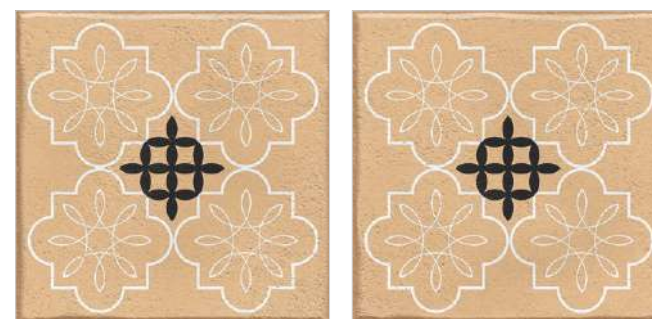

| (Mini) Shiraz Yellow Decor 1
Random : 2

298x298mm
Signia Series