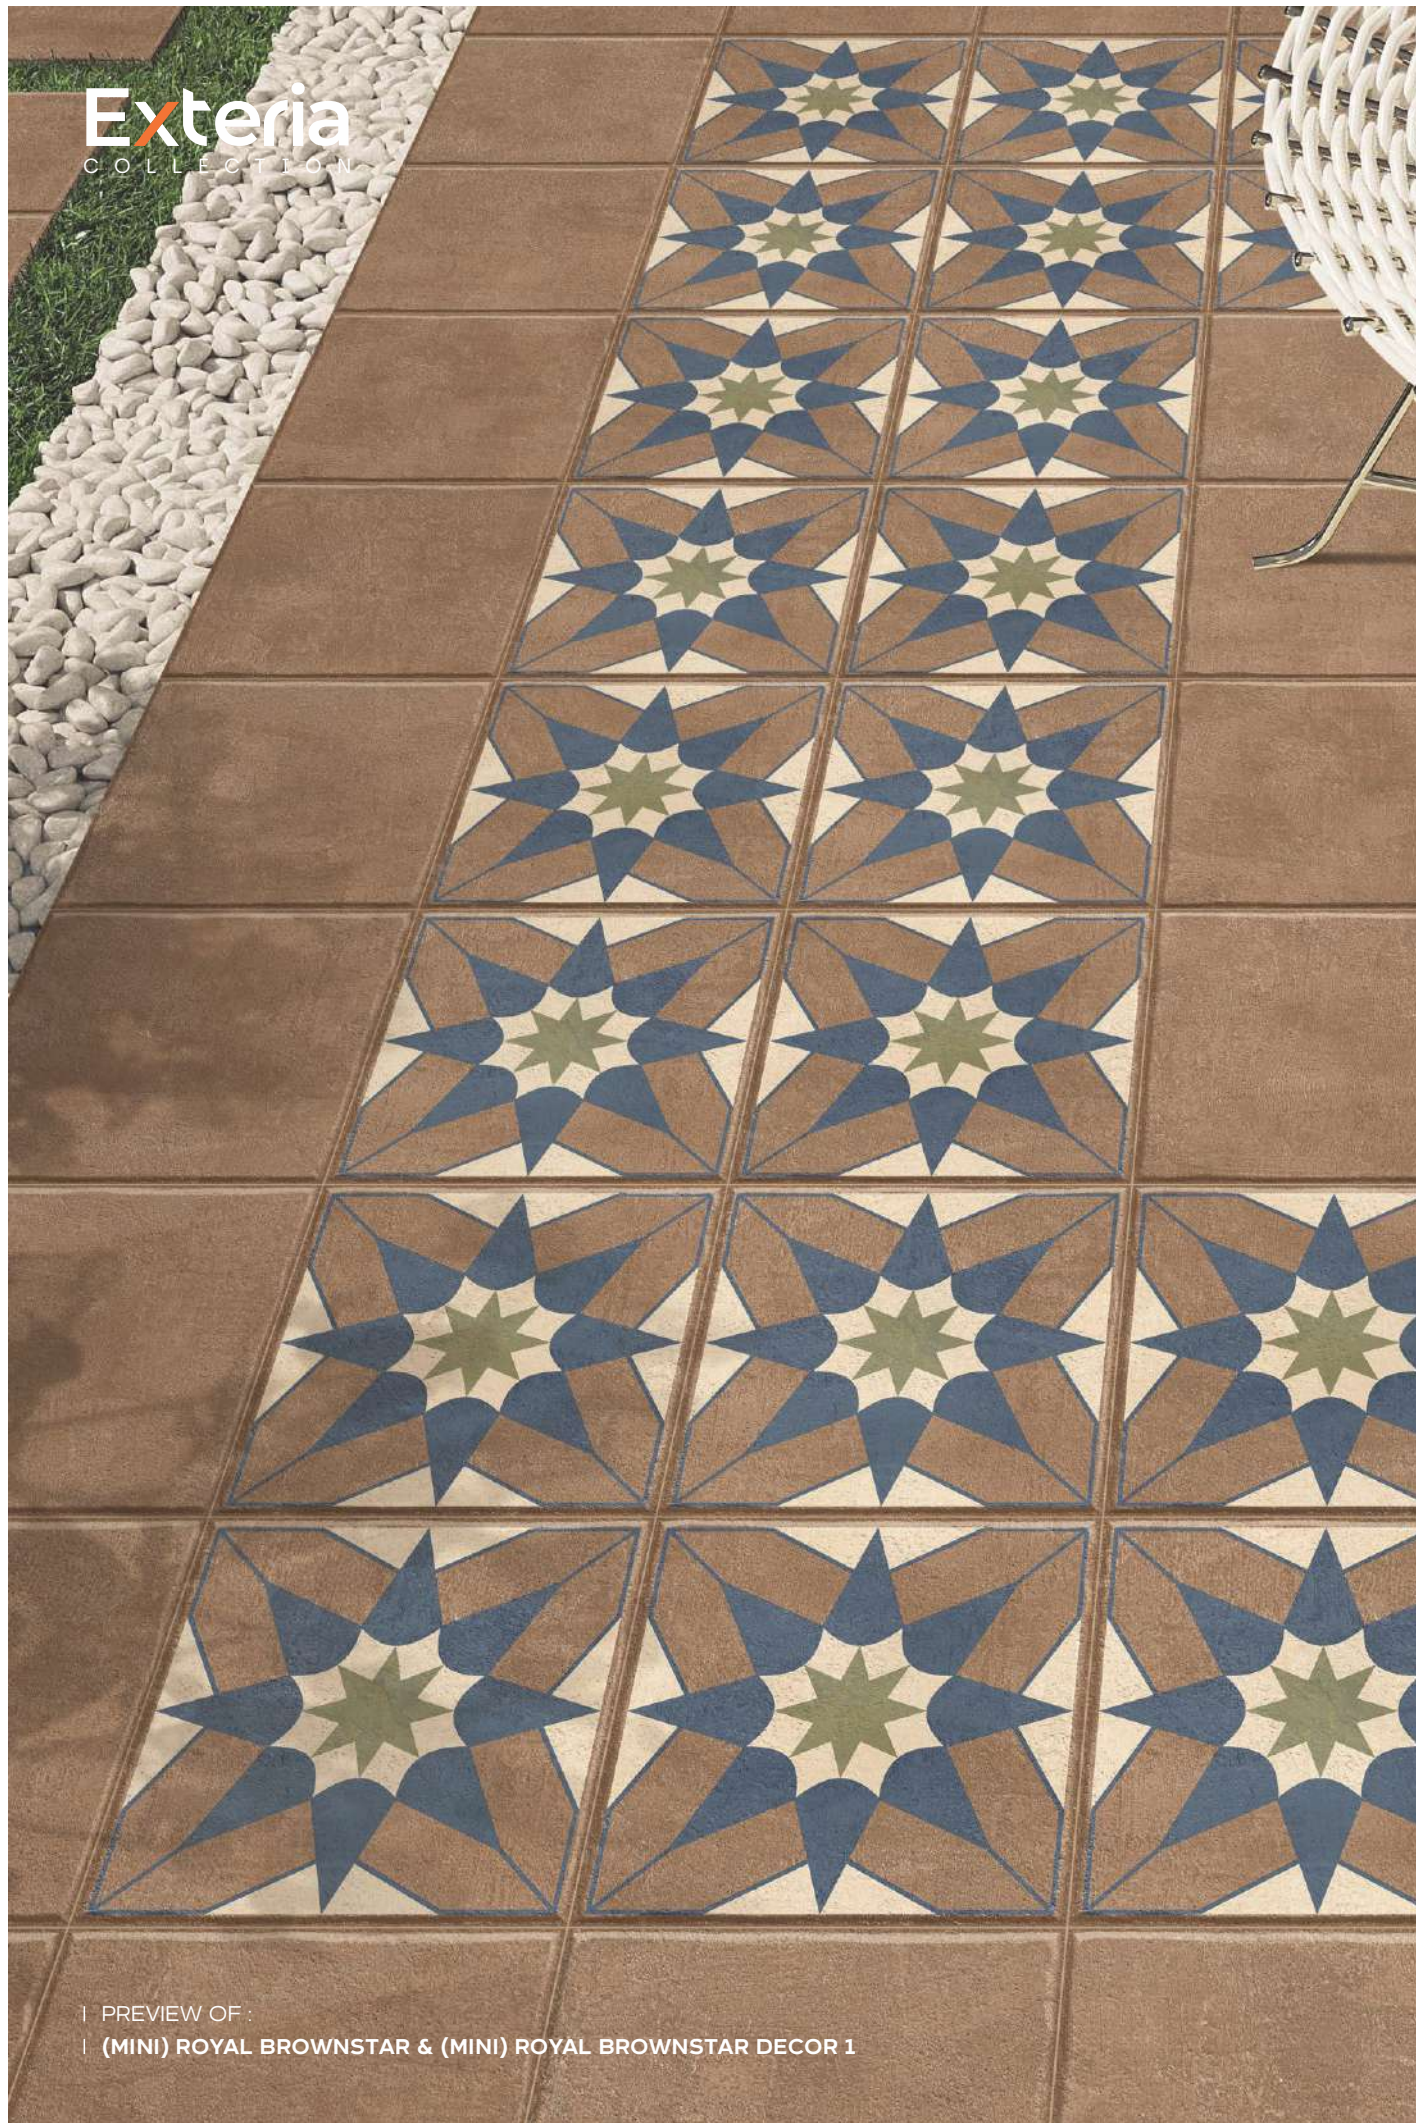

| (Mini) Royal Village
| Random : 12

298x298mm
Signia Series

| (Mini) Royal Village Decor 1
| Random : 8

298x298mm
Signia Series

[ROYAL VILLAGE]

PREVIEW OF :
 (MINI) ROYAL BROWNSTAR & (MINI) ROYAL BROWNSTAR DECOR 1