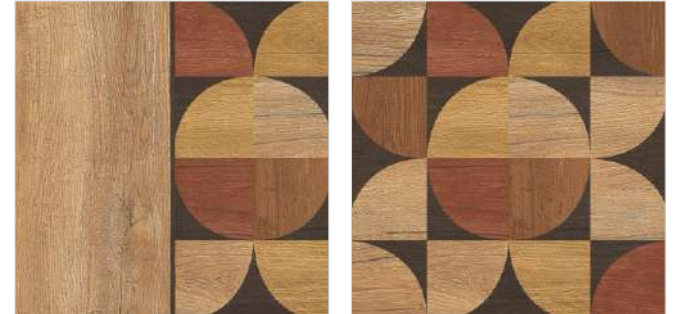

298x298mm
Pro Series

[SIEMON]

Exteria
COLLECTION

| **Solid Timber**
| Random : 6

298x600mm
Pro Series

| **Solid Timber Decor 1**
| Random : 4

298x298mm
Pro Series

[SOLID]