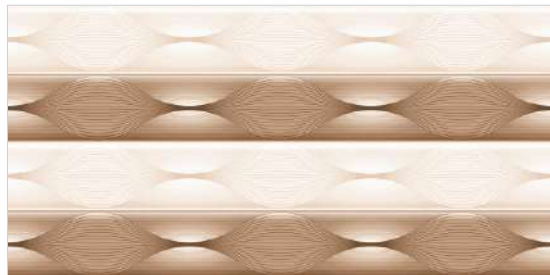

Bloom Marrone Decor 1