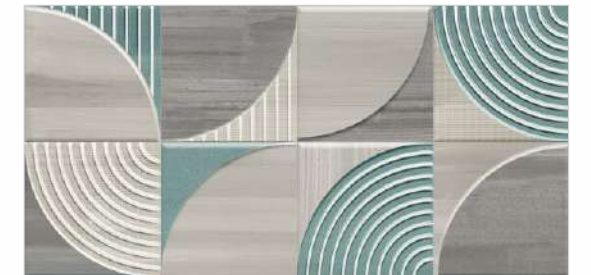

Madison Decor 1