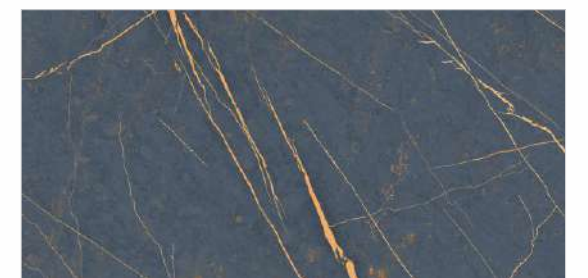

Figaro Negro Decor 2

Figaro Denim Decor 2

Figaro Beige (Carving)

Figaro Moca (Carving)

Figaro Negro (Carving)

Figaro Denim (Carving)

WALL TILES
300x600mm

Georgia Blanco