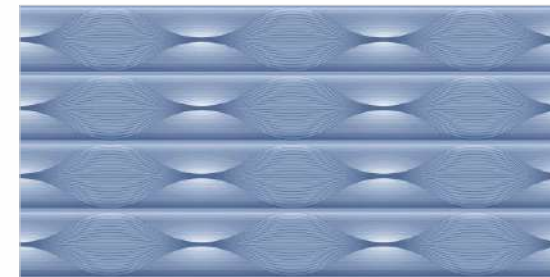

(D)

WALL TILES
300x600mm

Bloom Ivory

Bloom Sky

Bloom Marrone Decor 2

(A)

(A)

(B)

(B)

Bloom Marrone

Bloom Denim

LUMINOUS
SERIES

Bloom Sky

BLOOM DENIM

(A)

(B)