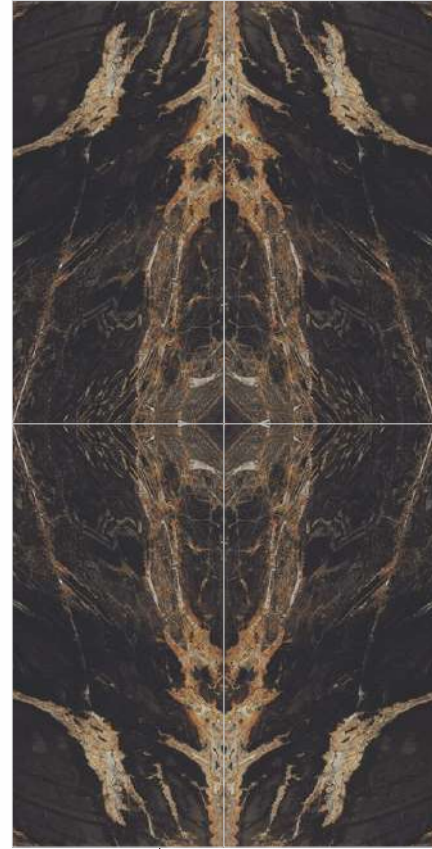

Book Match

AB

High Gloss  
Finish

600x1200mm

Colour  
Moods

GVT  
PGVT  
COLLECTION

High Gloss  
Finish

600x1200mm