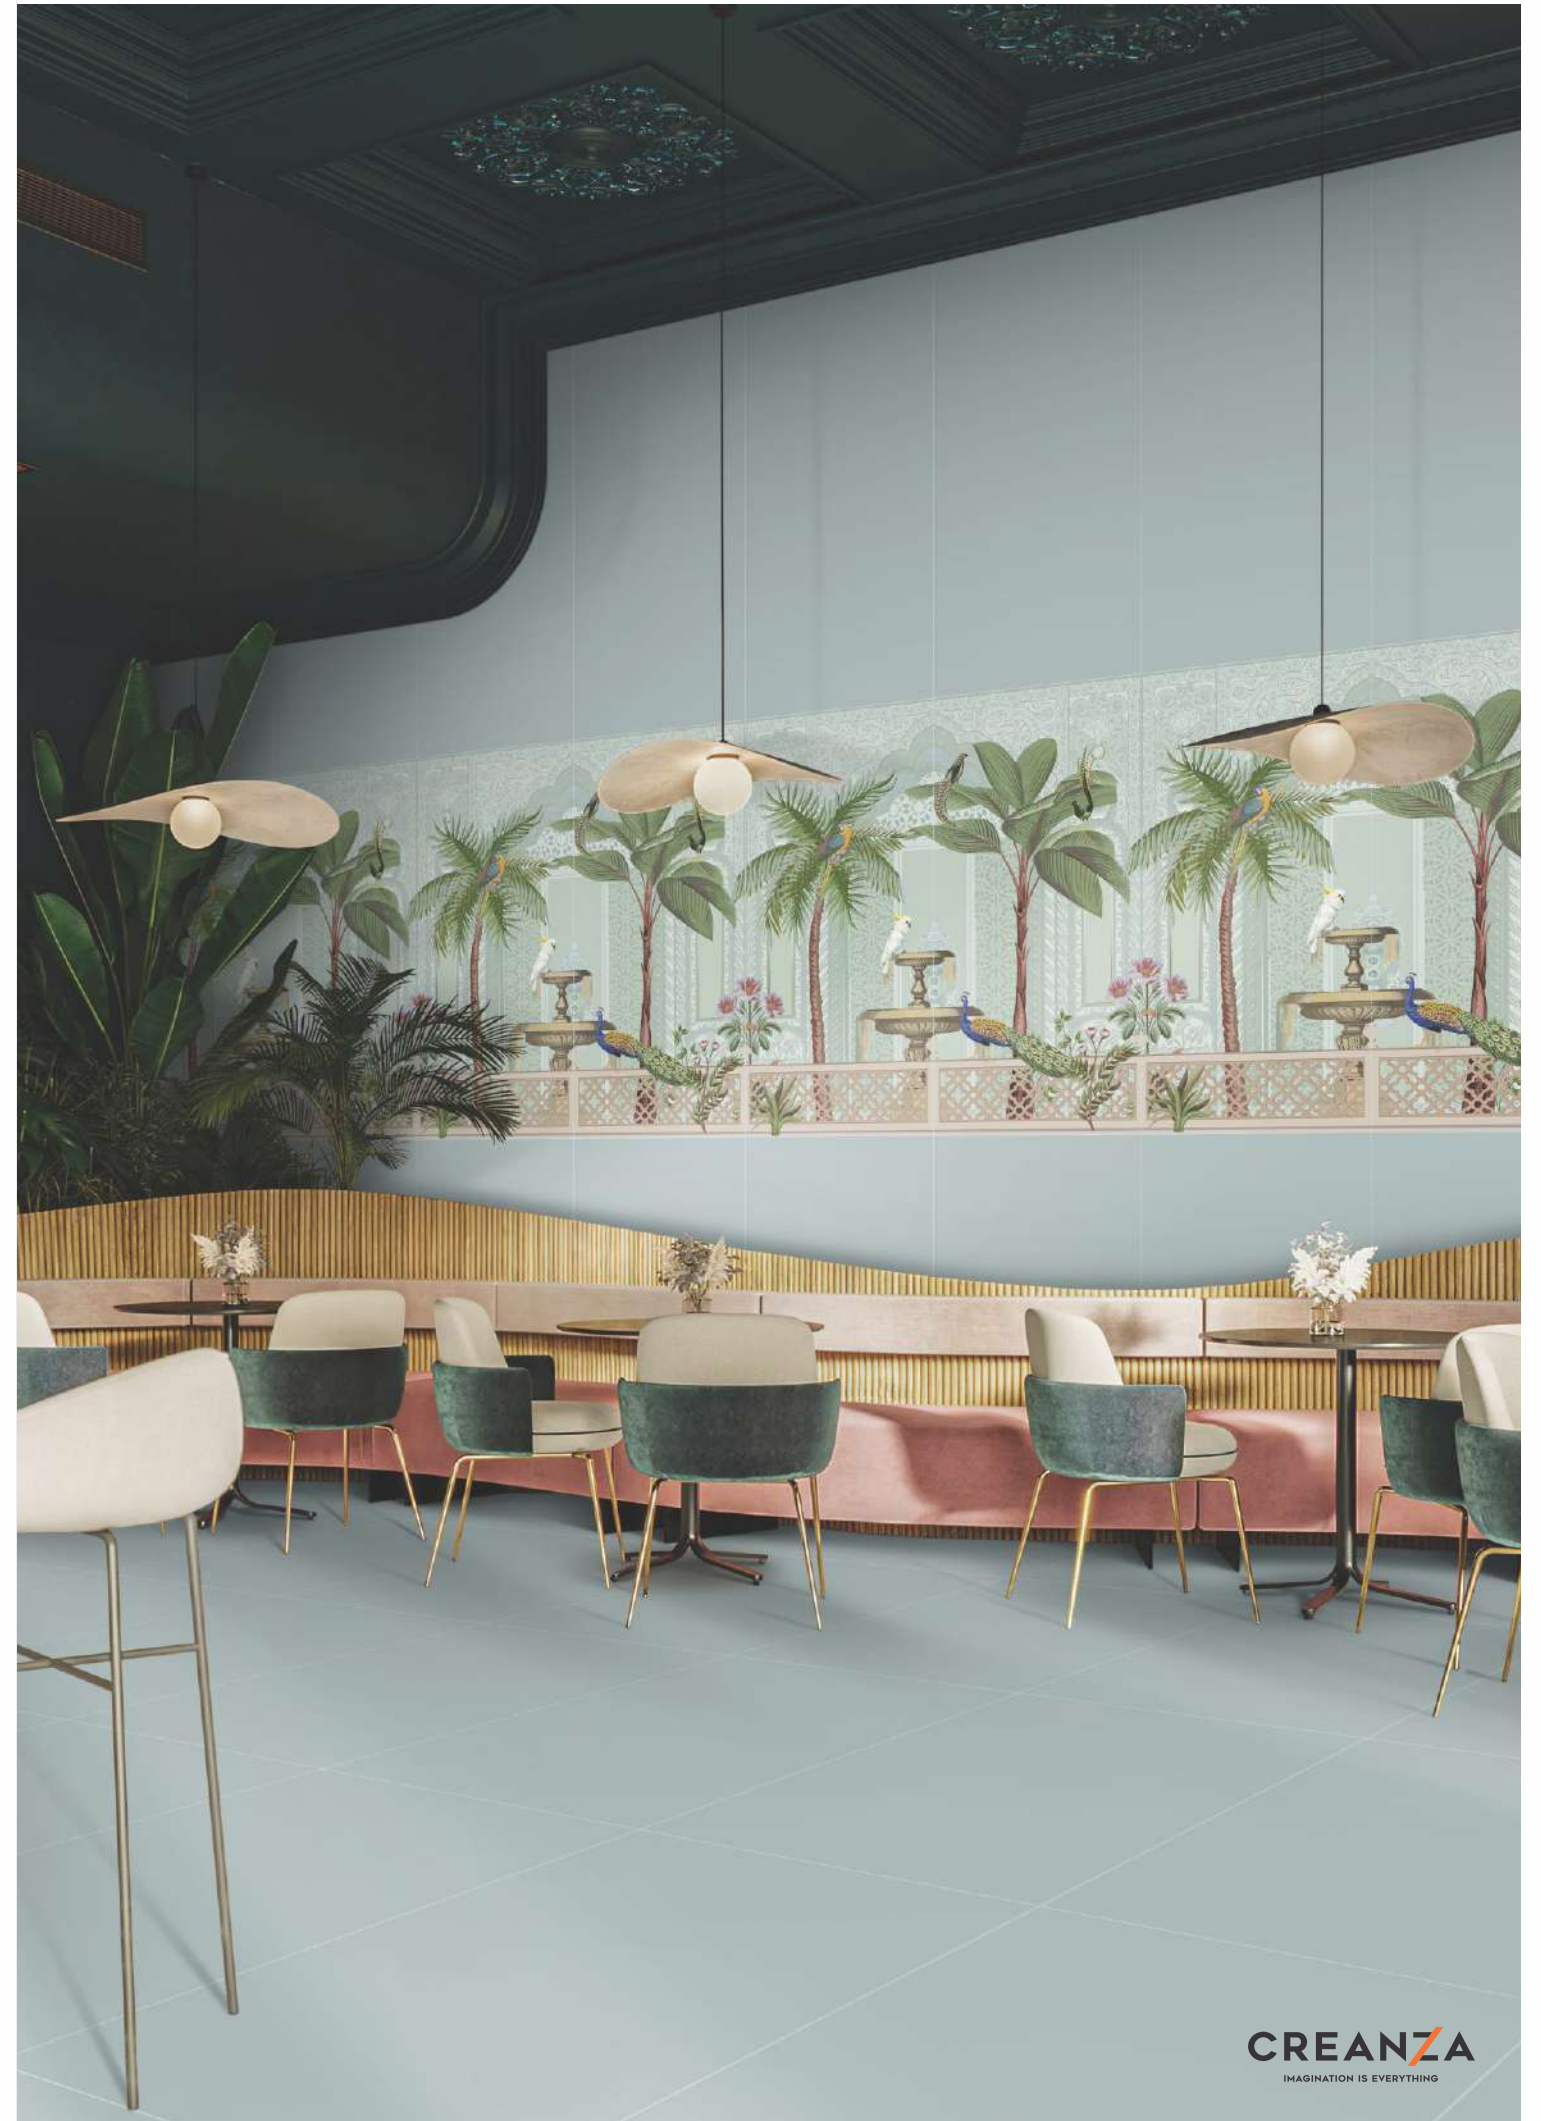

Evan With Glossy Ink
Finish

600x1200mm

GVT
PGVT
COLLECTION

Royal
Haveli Haven

Faces

AB

CREANZA
IMAGINATION IS EVERYTHING