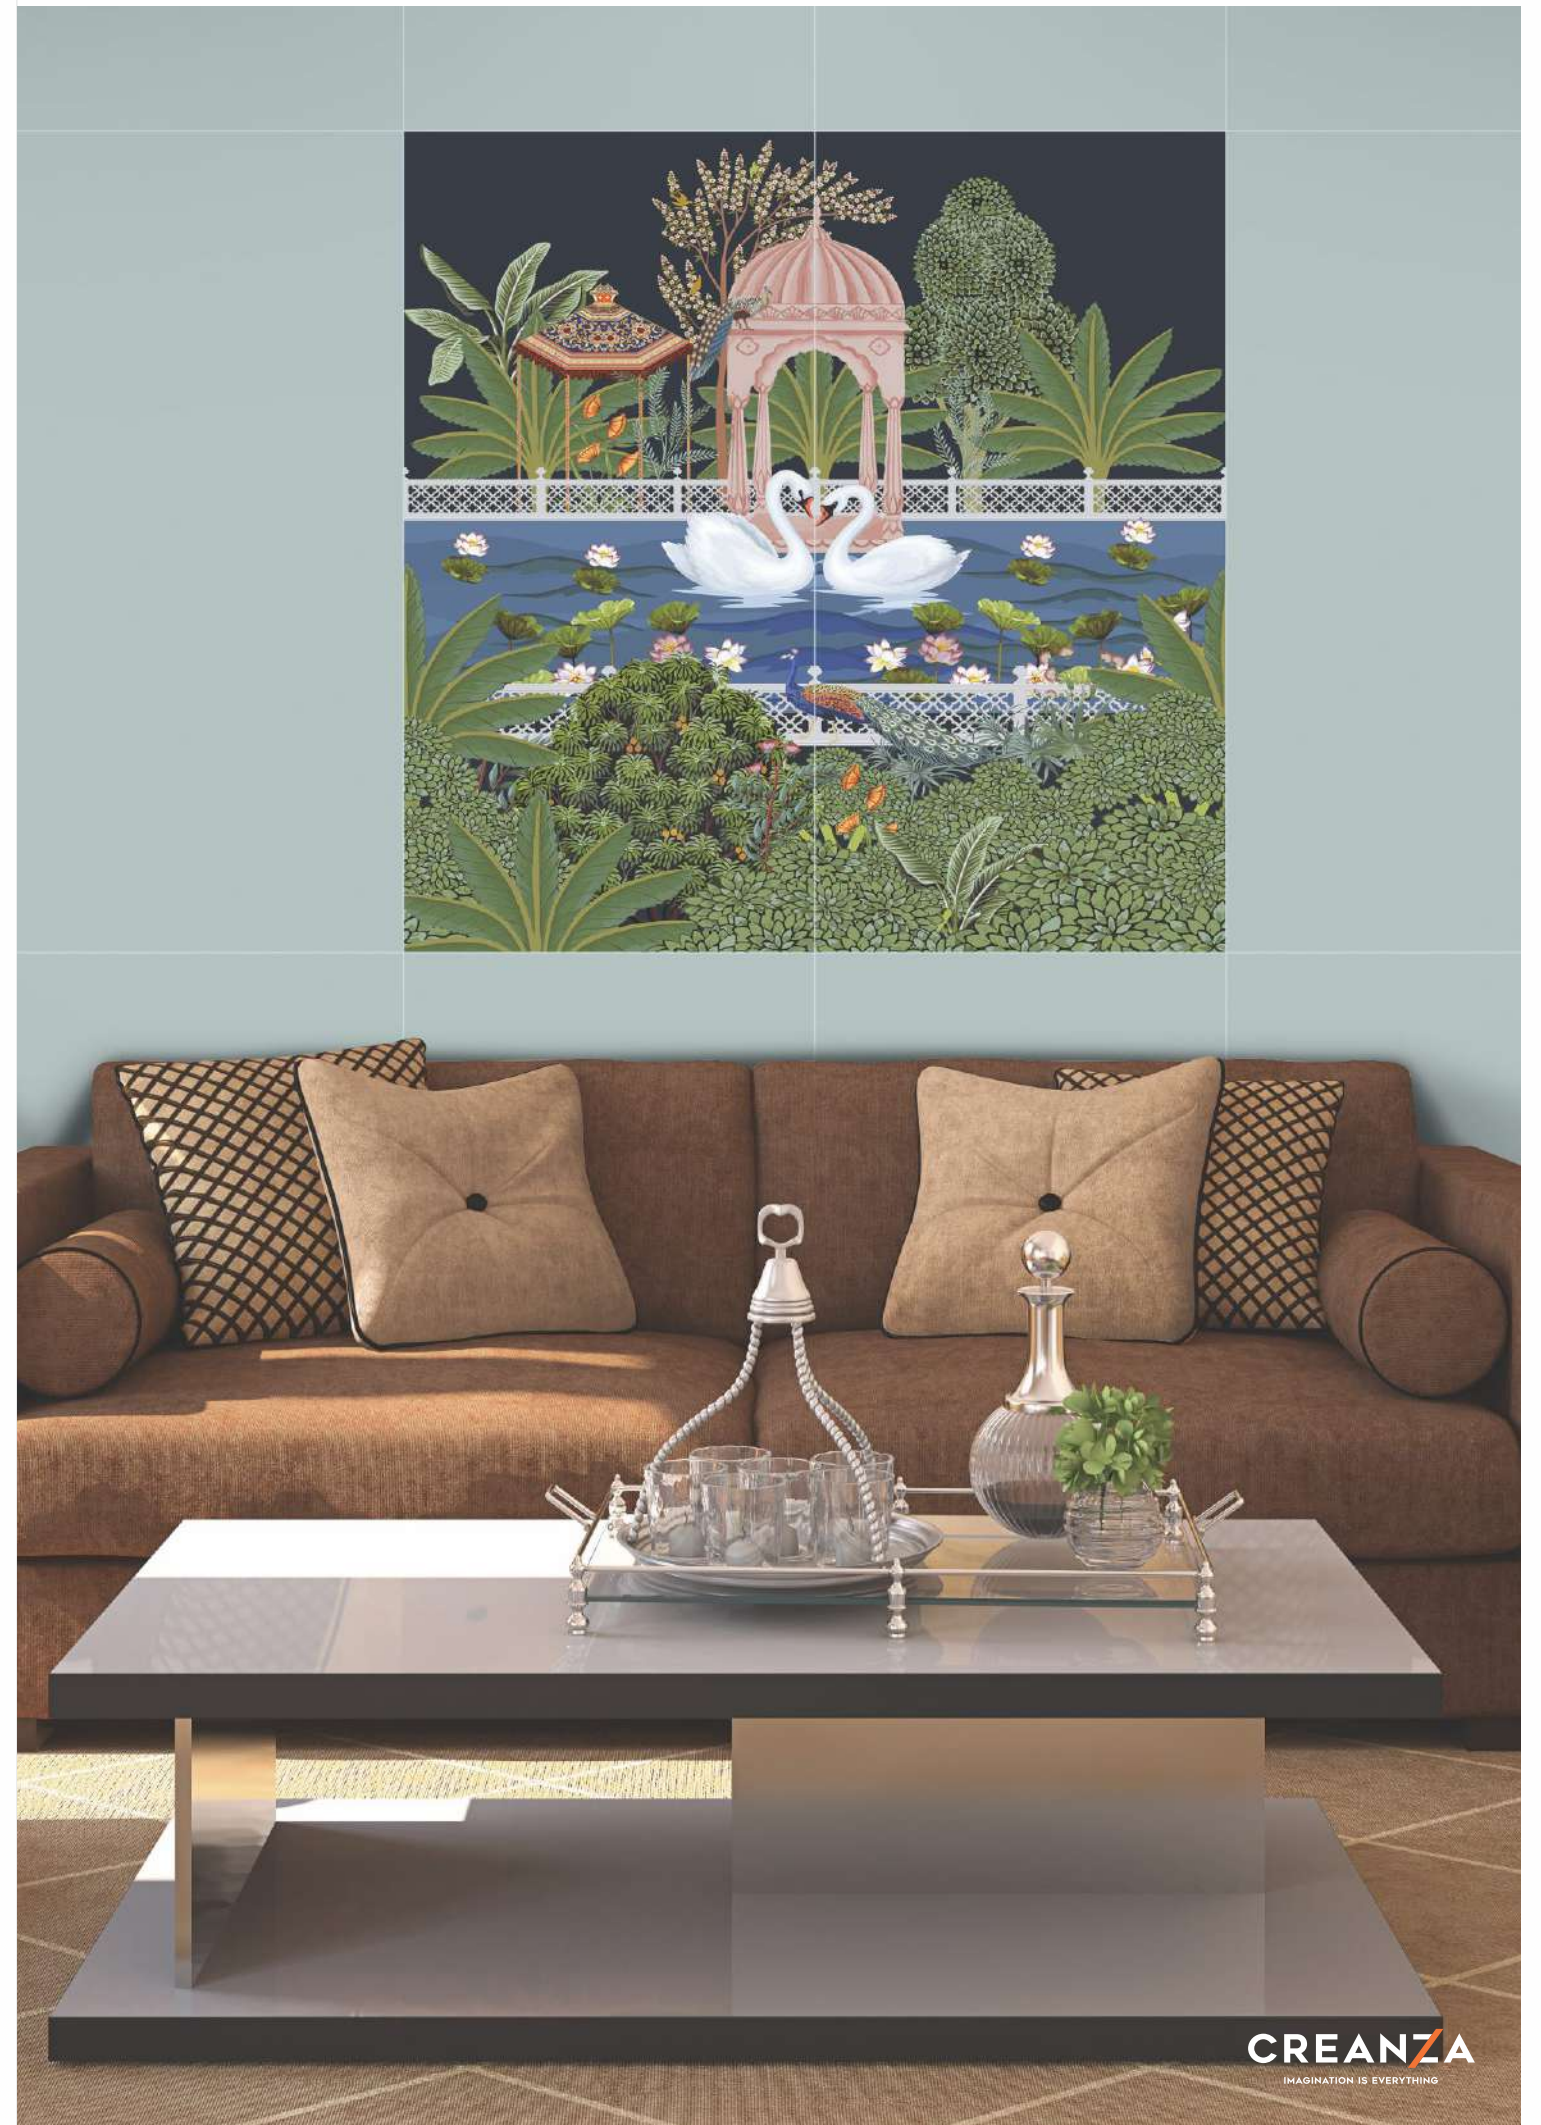

Evan

Finish

600x1200mm

Colour Moods

GVT
PGVT
COLLECTION

Royal Swan Palace

Faces

AB

CREANZA
IMAGINATION IS EVERYTHING