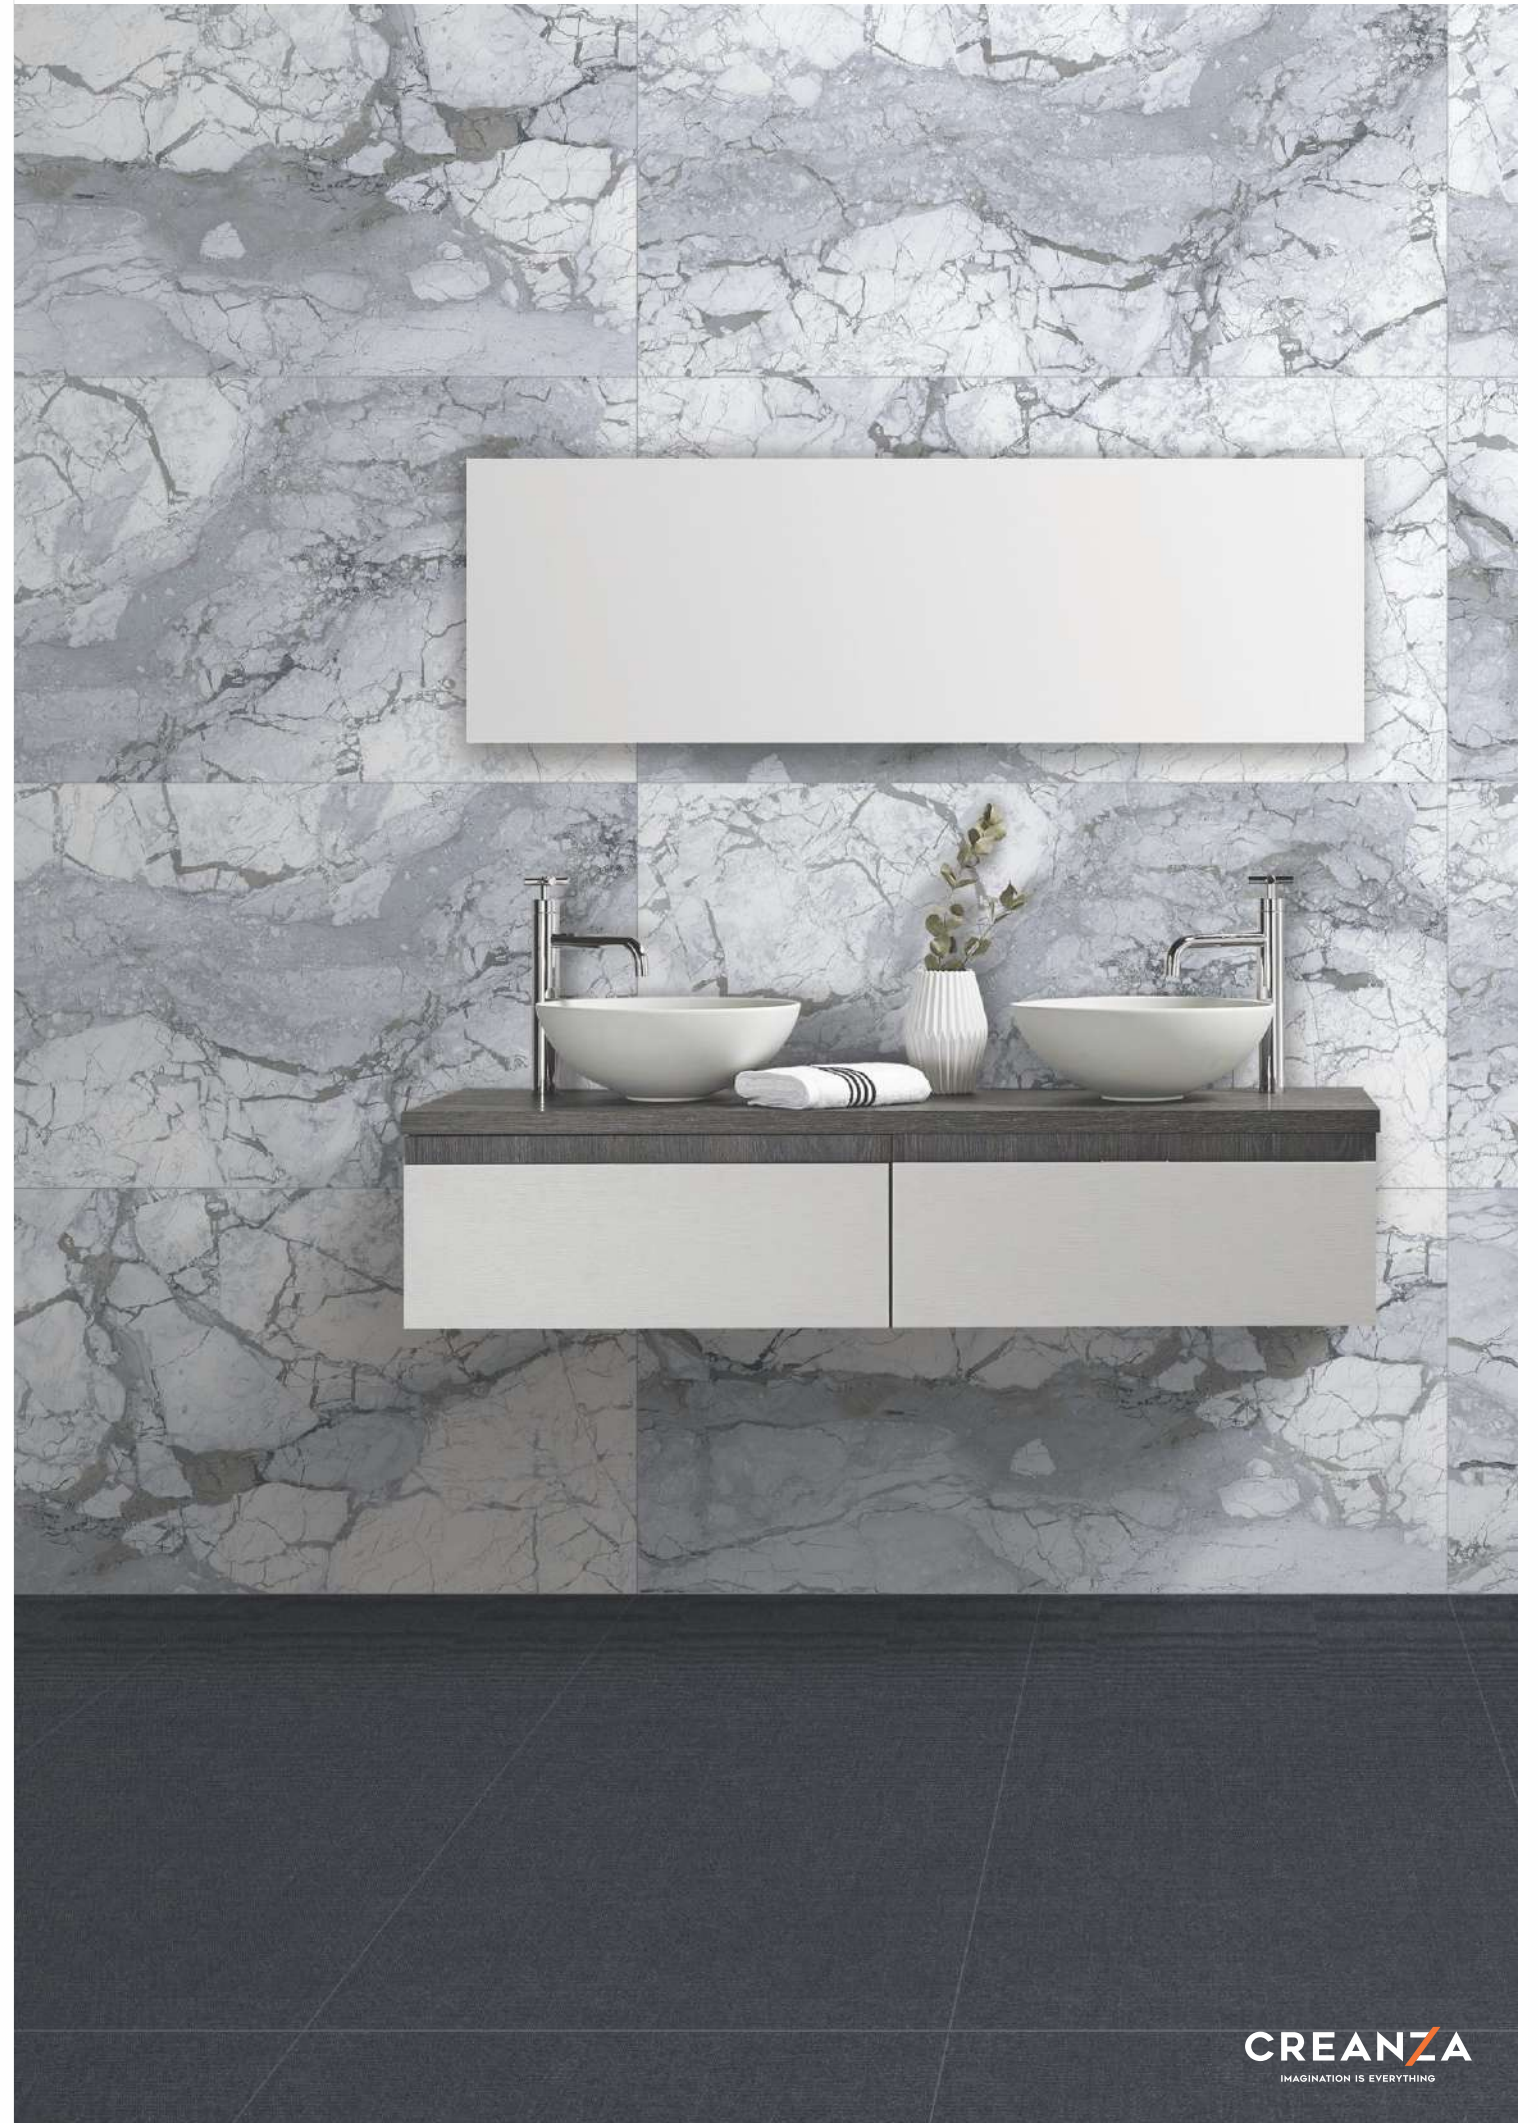

Carving
Finish

600x1200mm

Colour
Moods

GVT
PGVT
COLLECTION

Royal
Grey Breccia

Faces

5

CREANZA
IMAGINATION IS EVERYTHING