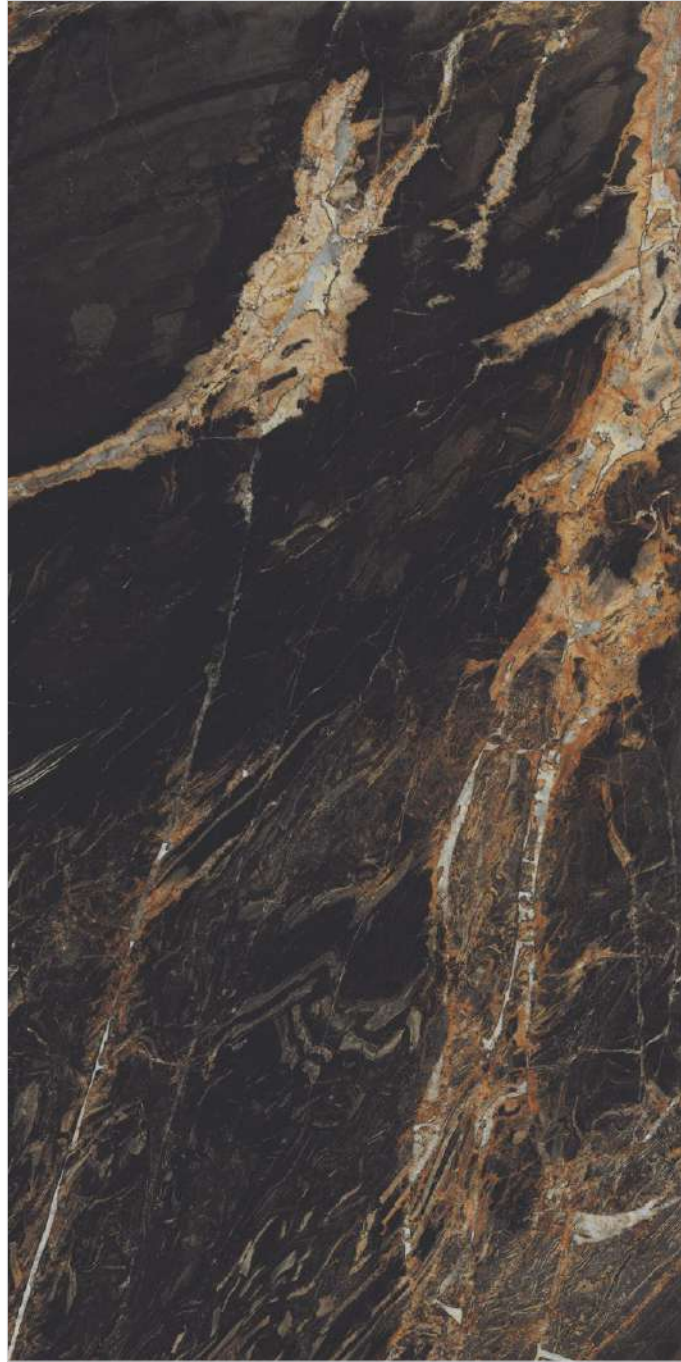

Book Match

AB

High Gloss  
Finish

600x1200mm

Colour  
Moods

GVT  
PGVT  
COLLECTION

High Gloss  
Finish

600x1200mm