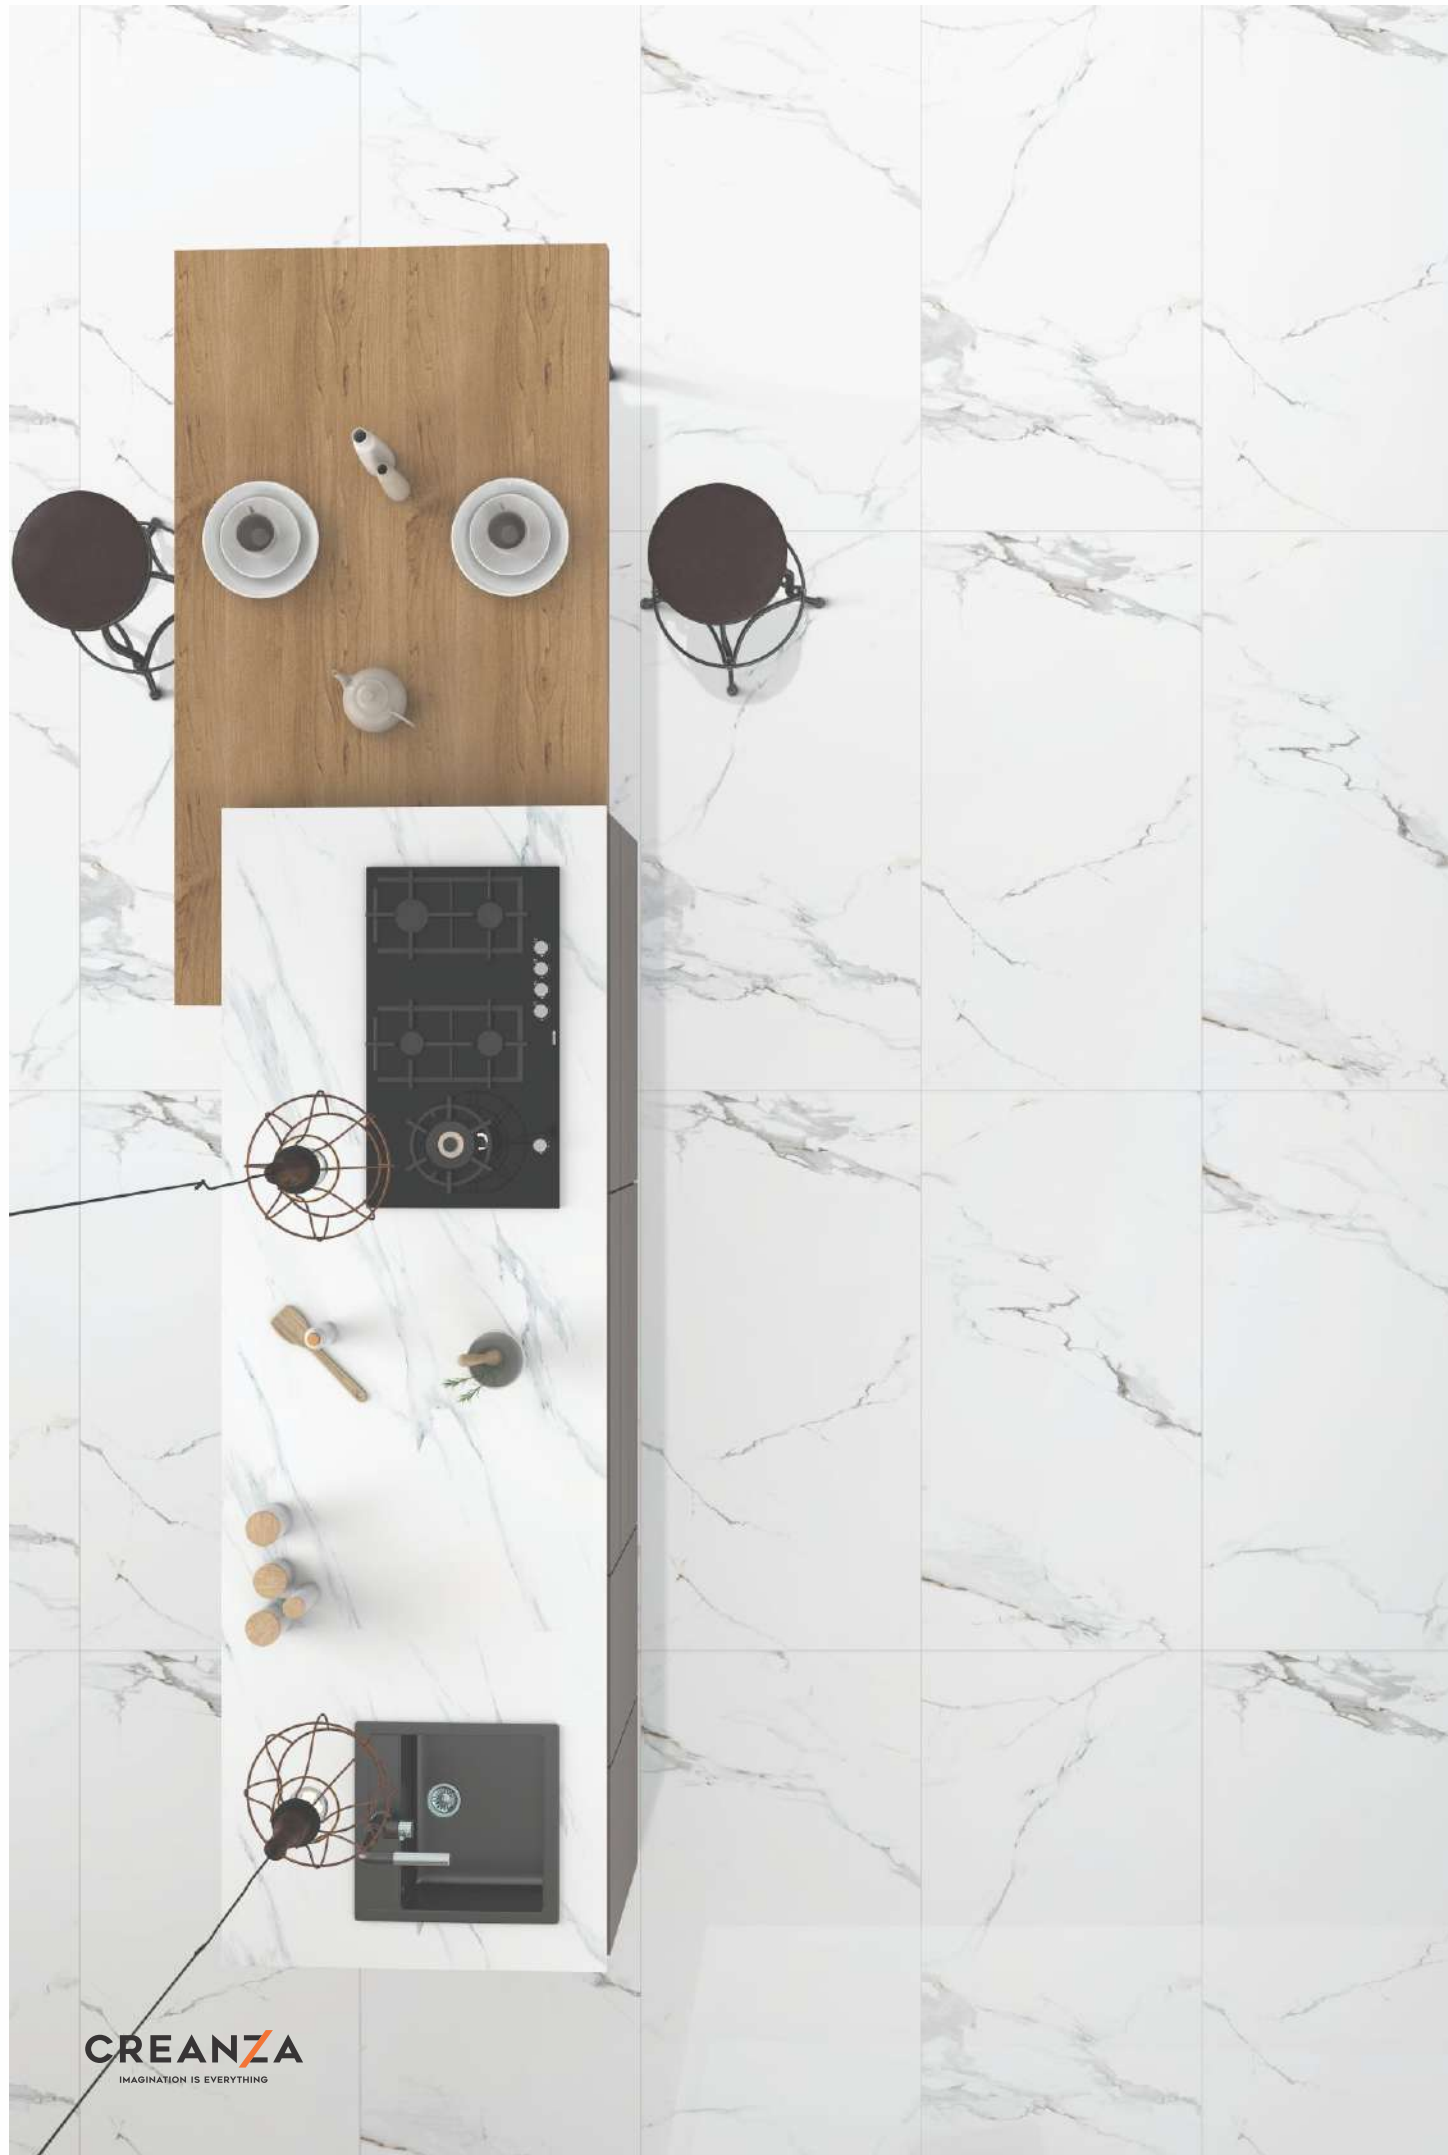

Eco Friendly

Random Designs

<0.08% Water Absorption

Chemical Resistant

Faces : 4

Royal Statuario Austral

Size : 600x1200mm
Finish : Glossy

High Strength