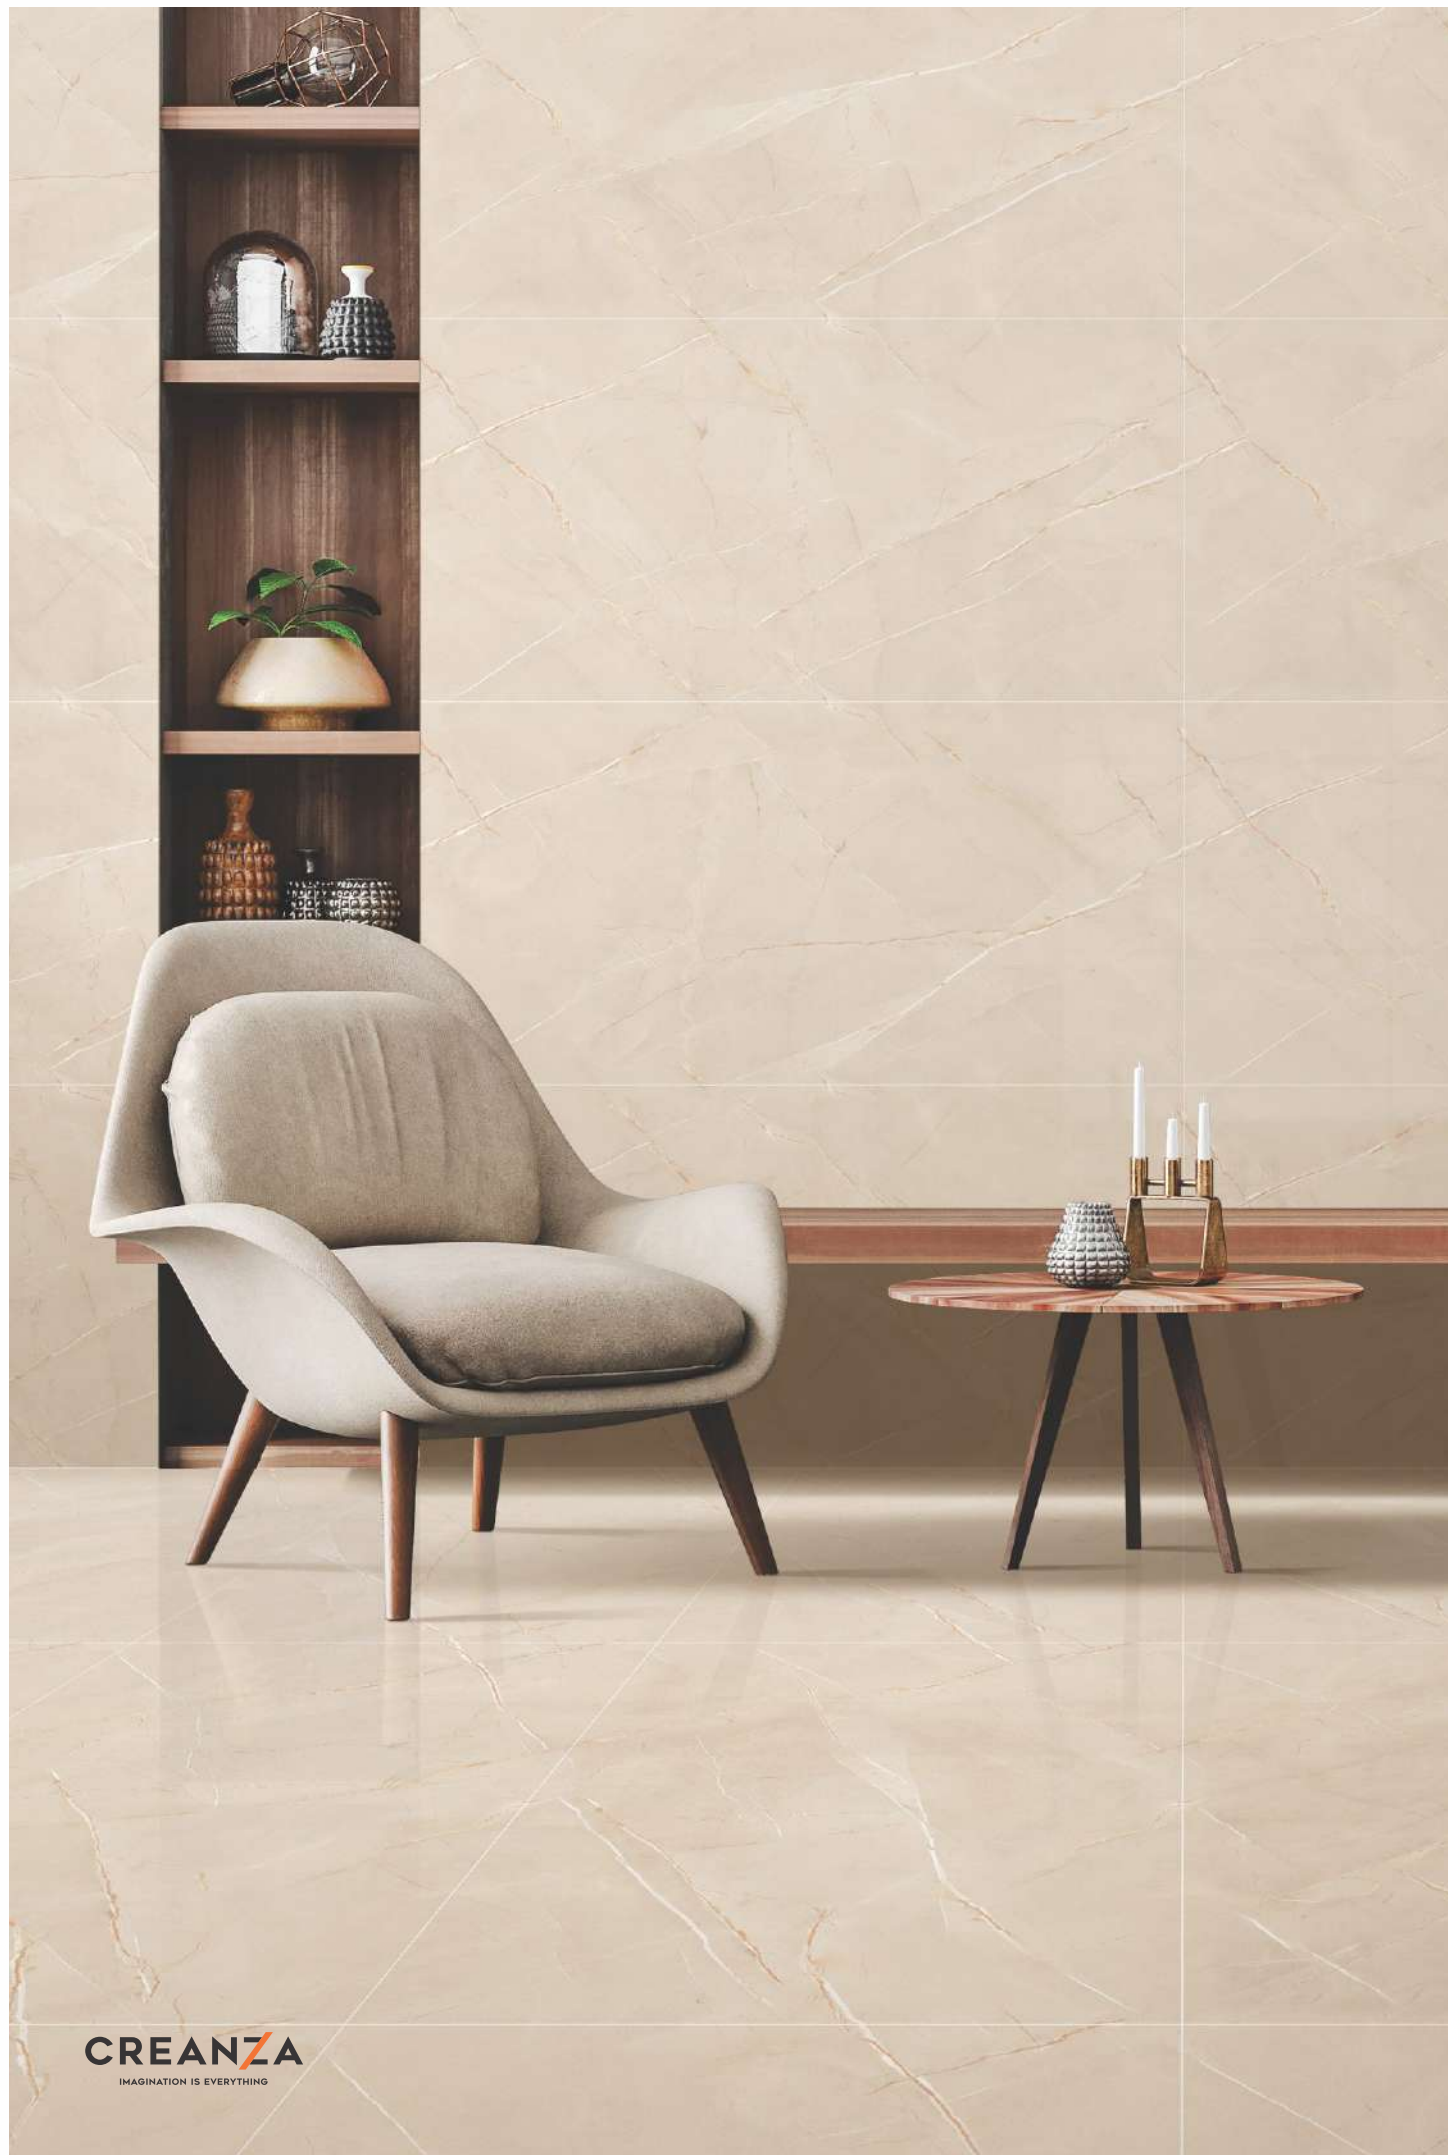

SEAMLESS SURFACE

Faces : 4

Royal Venice Beige

Size : 600x1200mm
Finish : Glossy

High Strength

Maintenance Free

Eco Friendly

Random Designs

<0.08% Water Absorption

Chemical Resistant