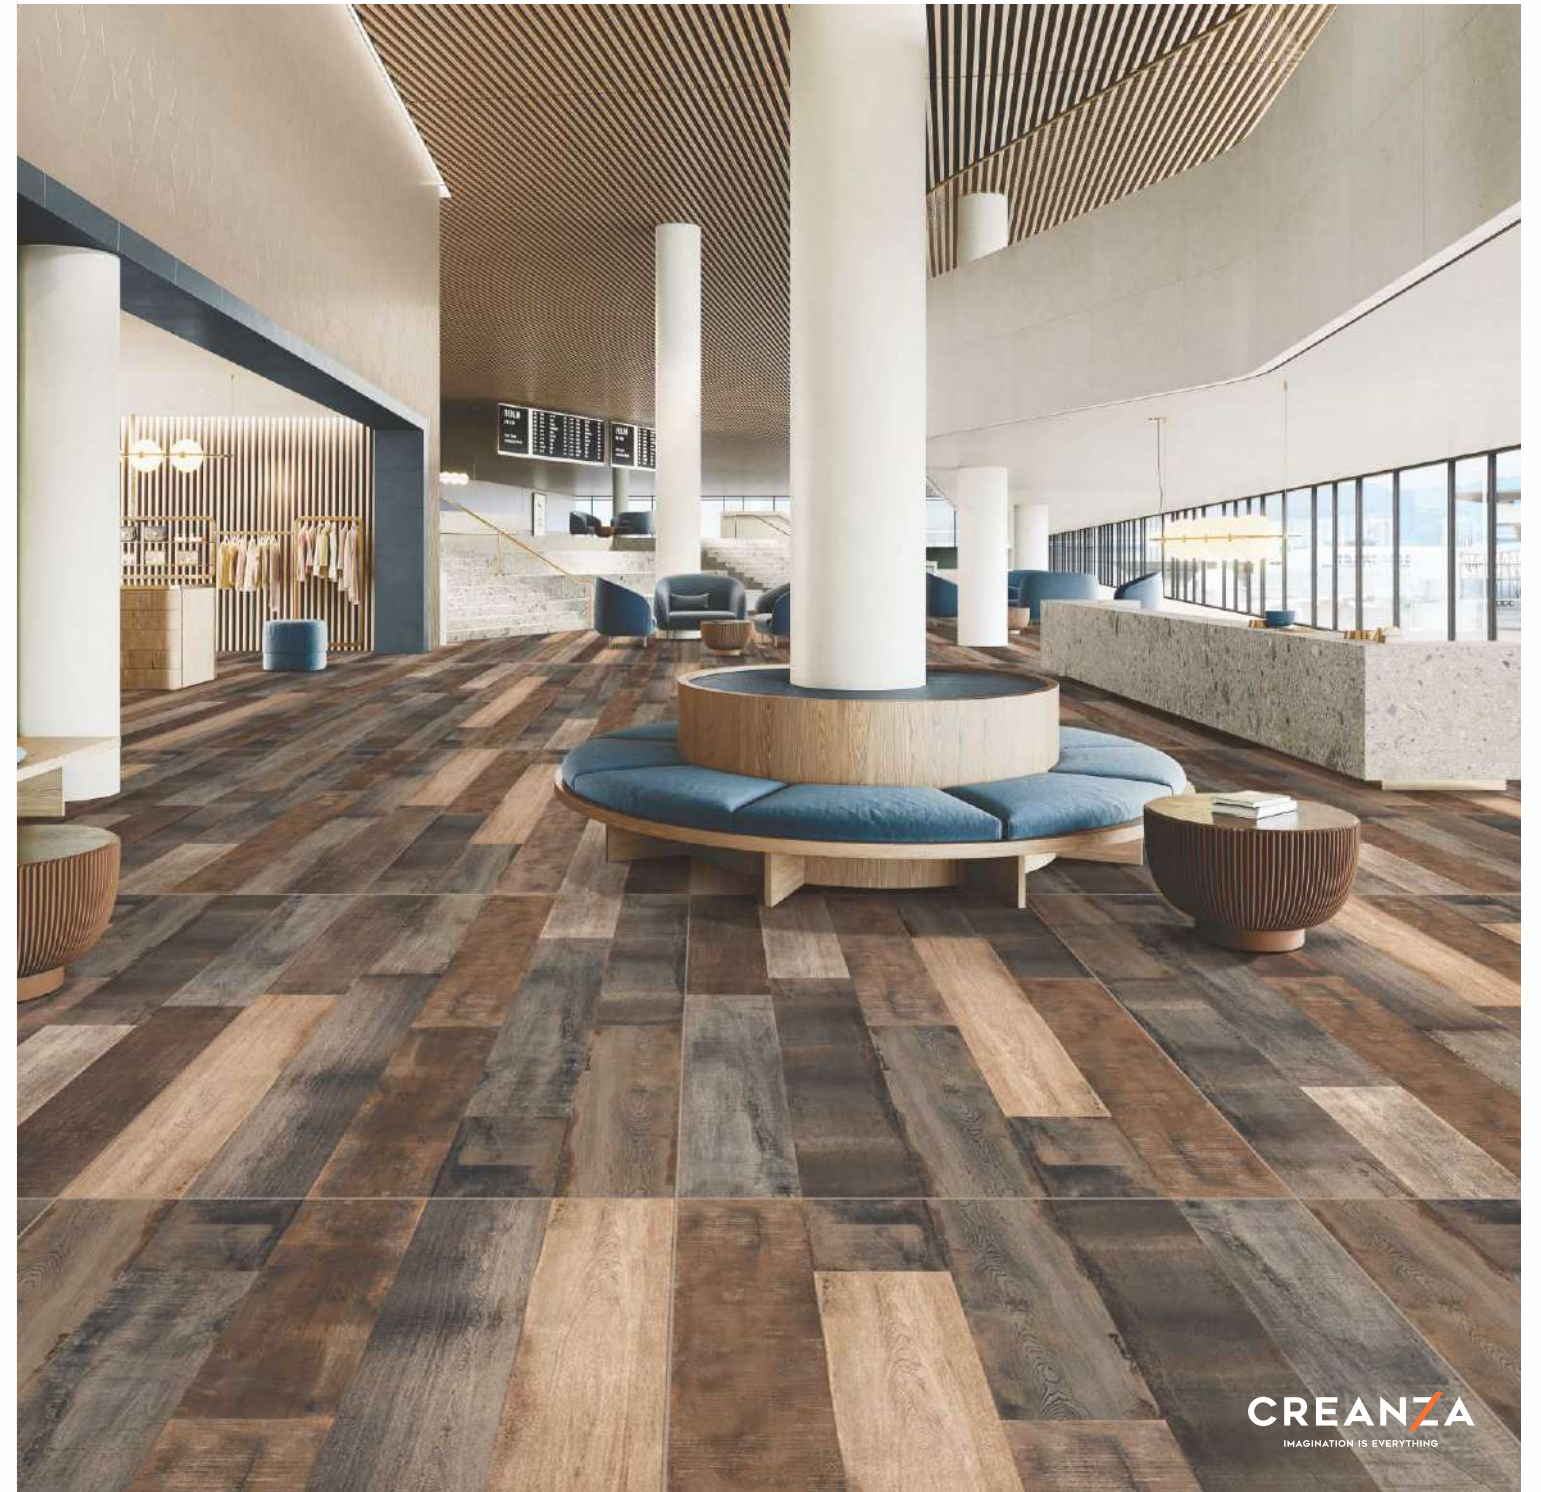

Rustic With
Glossy Ink
FINISH

LA/STRA
THE NEXT GEN SLAB

Rustic with glossy ink
Finish

800x1600mm

LA STRA
THE NEXT GEN SLAB

Regal Corsica Natural

Faces

2