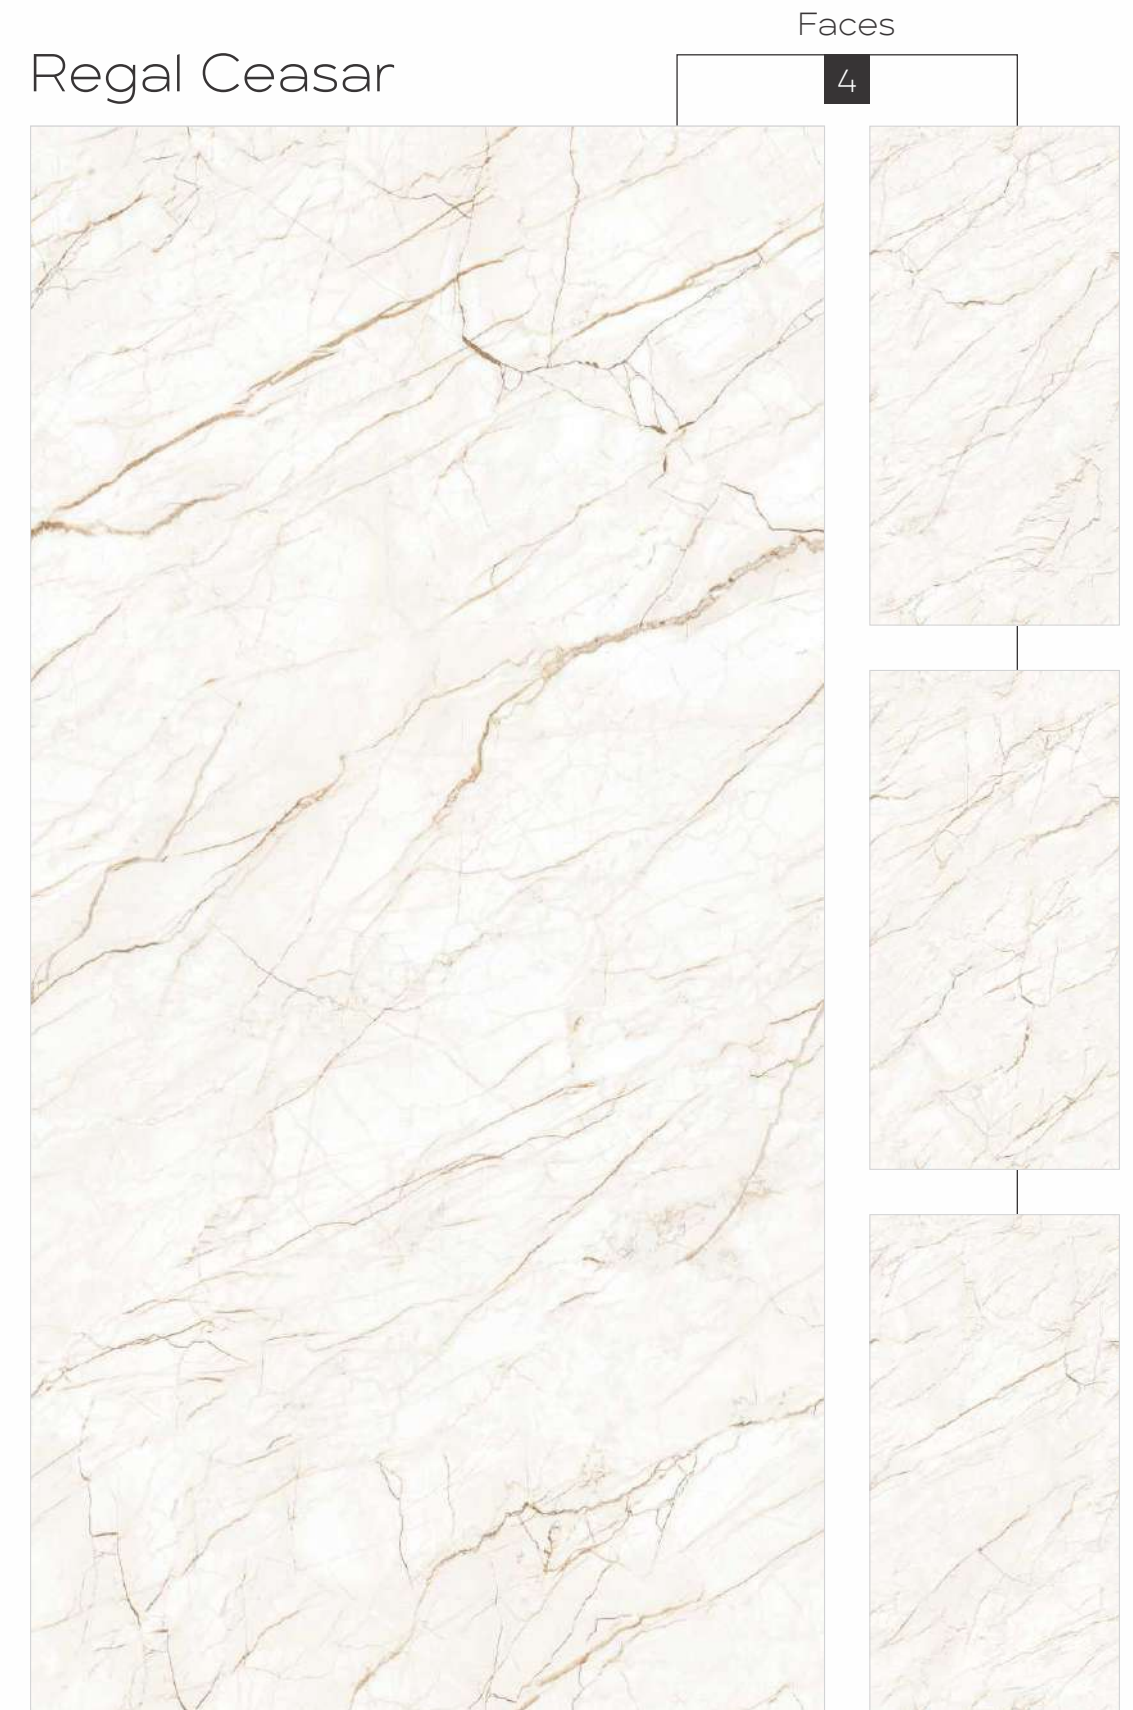

Carving
Finish

800x1600mm

Colour
Moods

LASTRA
THE NEXT GEN SLAB

Carving
Finish

800x1600mm

Colour
Moods

CREANZA
IMAGINATION IS EVERYTHING

SEAMLESS

SEAMLESS