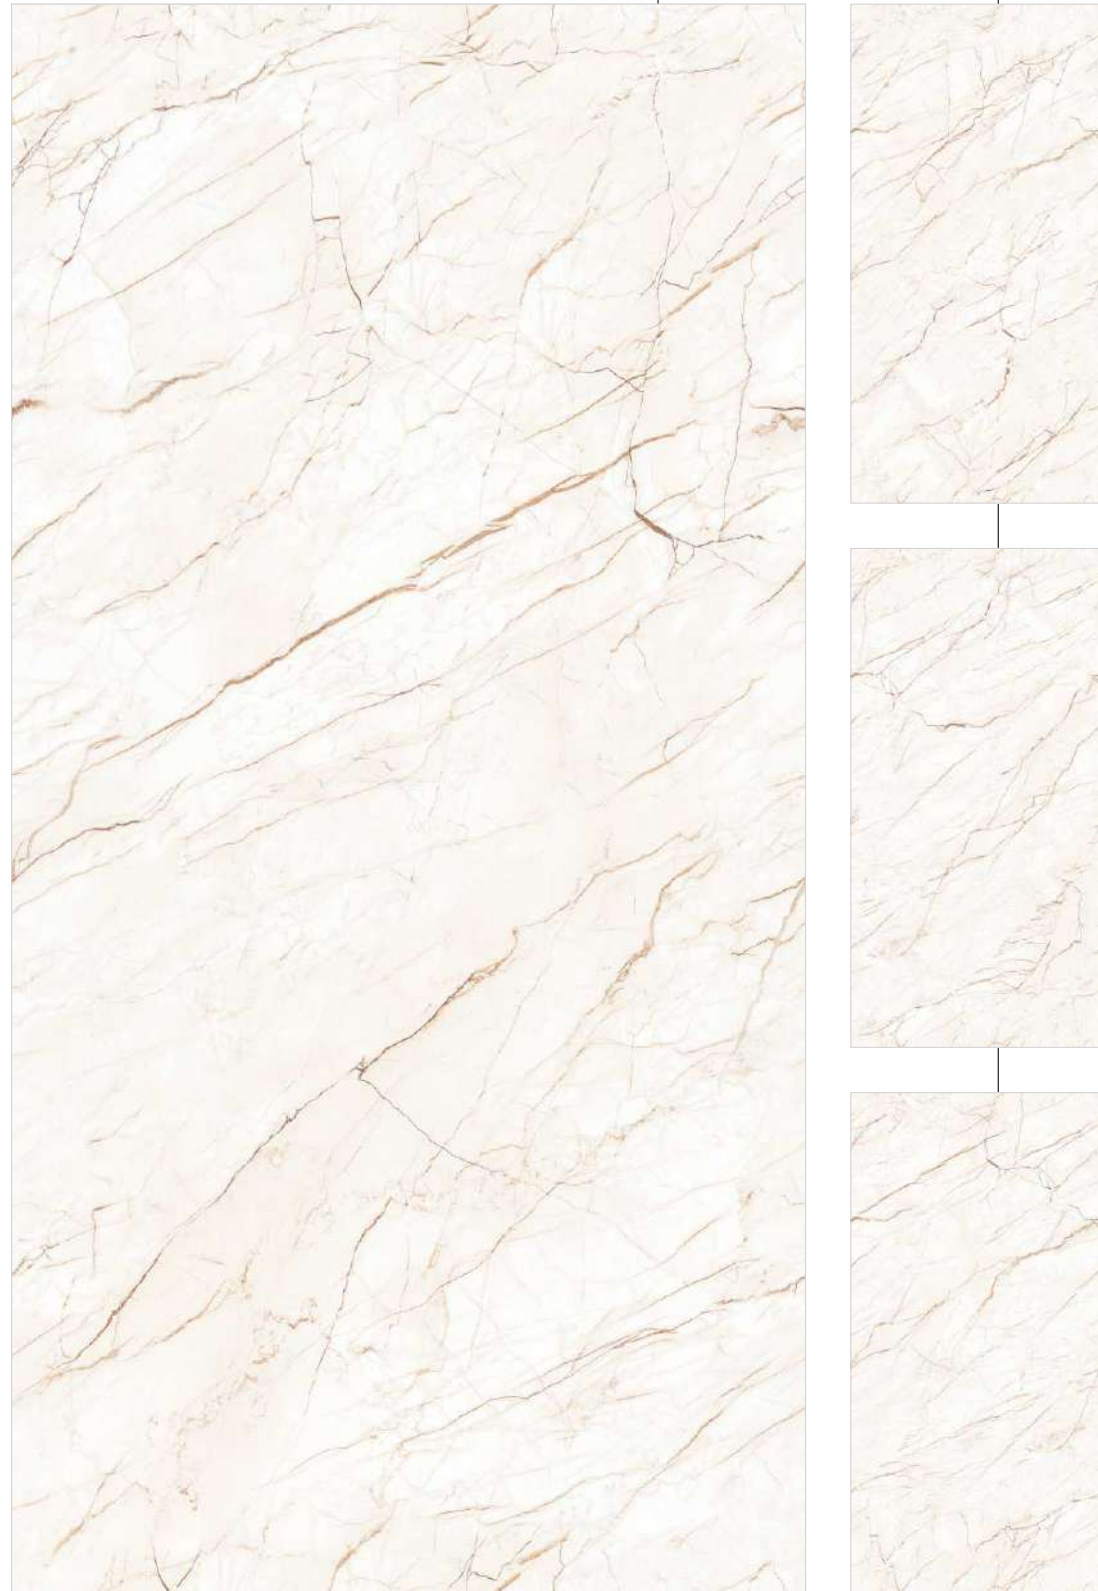

Faces

4

SEAMLESS

Glossy
Finish
800x1600mm

LASTRA
THE NEXT GEN SLAB

Regal Ceasar

Faces

4