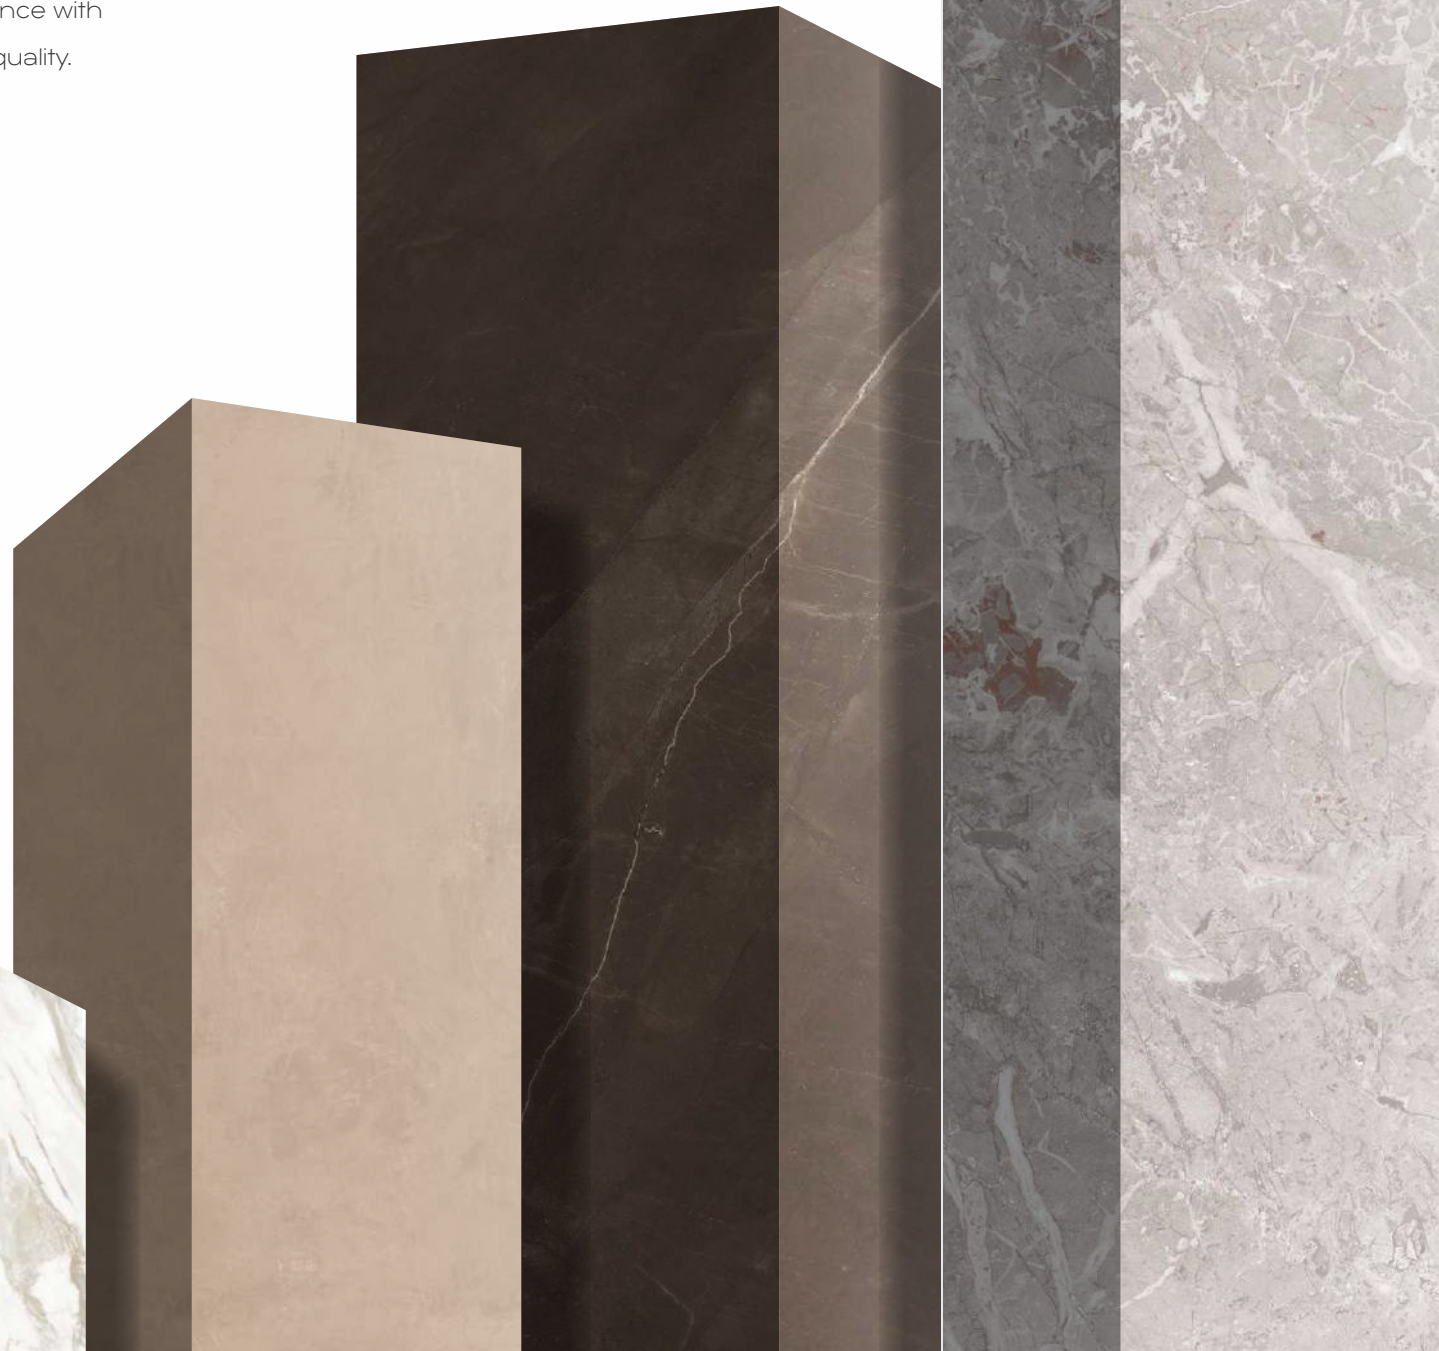

An exceptional collection

CREANZA provides an extraordinary collection of tiles that are available in diverse designs. These tiles are crafted to perfection to provide the ultimate comfort and luxurious experience with their fine functionalities and high-end quality.