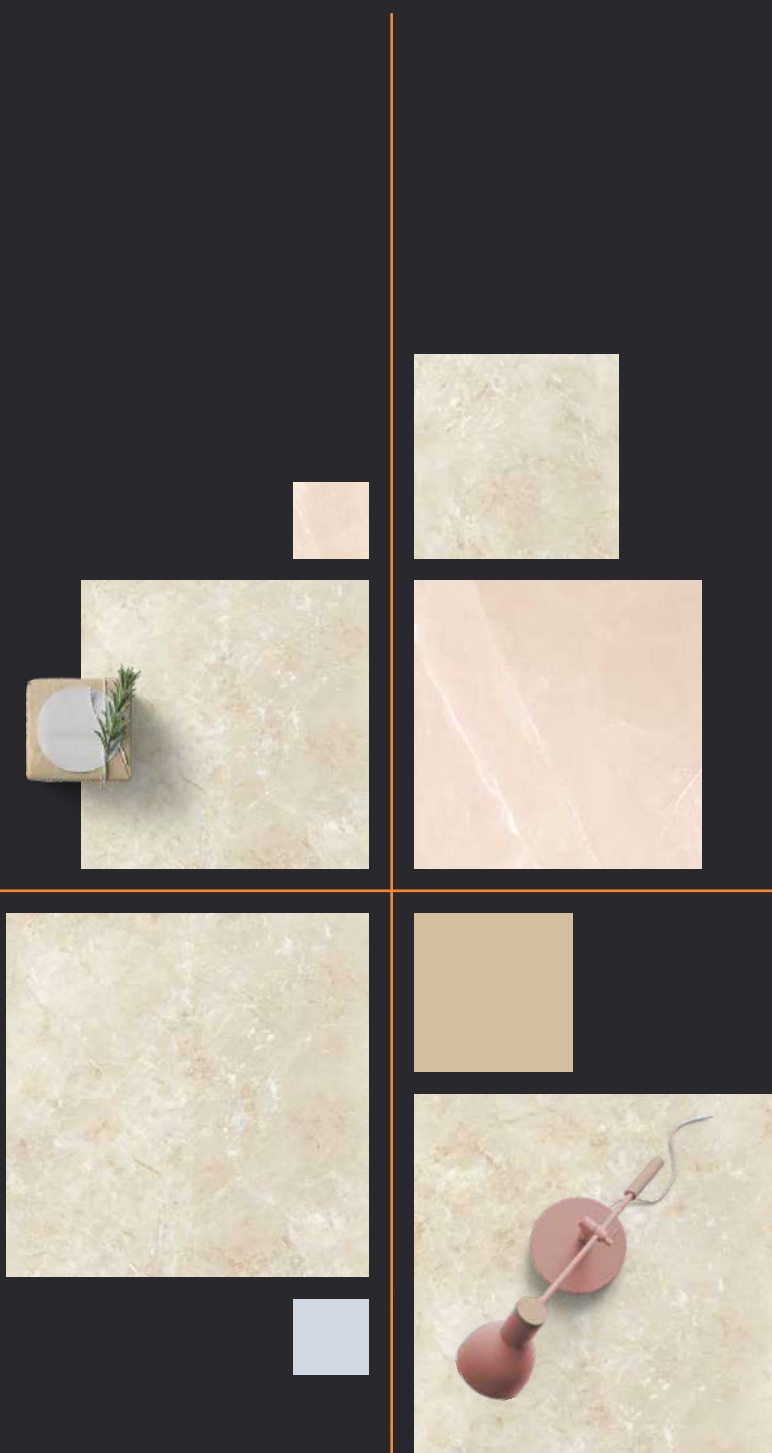

Colour
Moods

LA STRA
THE NEXT GEN SLAB

Regal Cloudy
Azul Metal

Faces

3

CREANZA
IMAGINATION IS EVERYTHING

Actual Tile Image

Collection