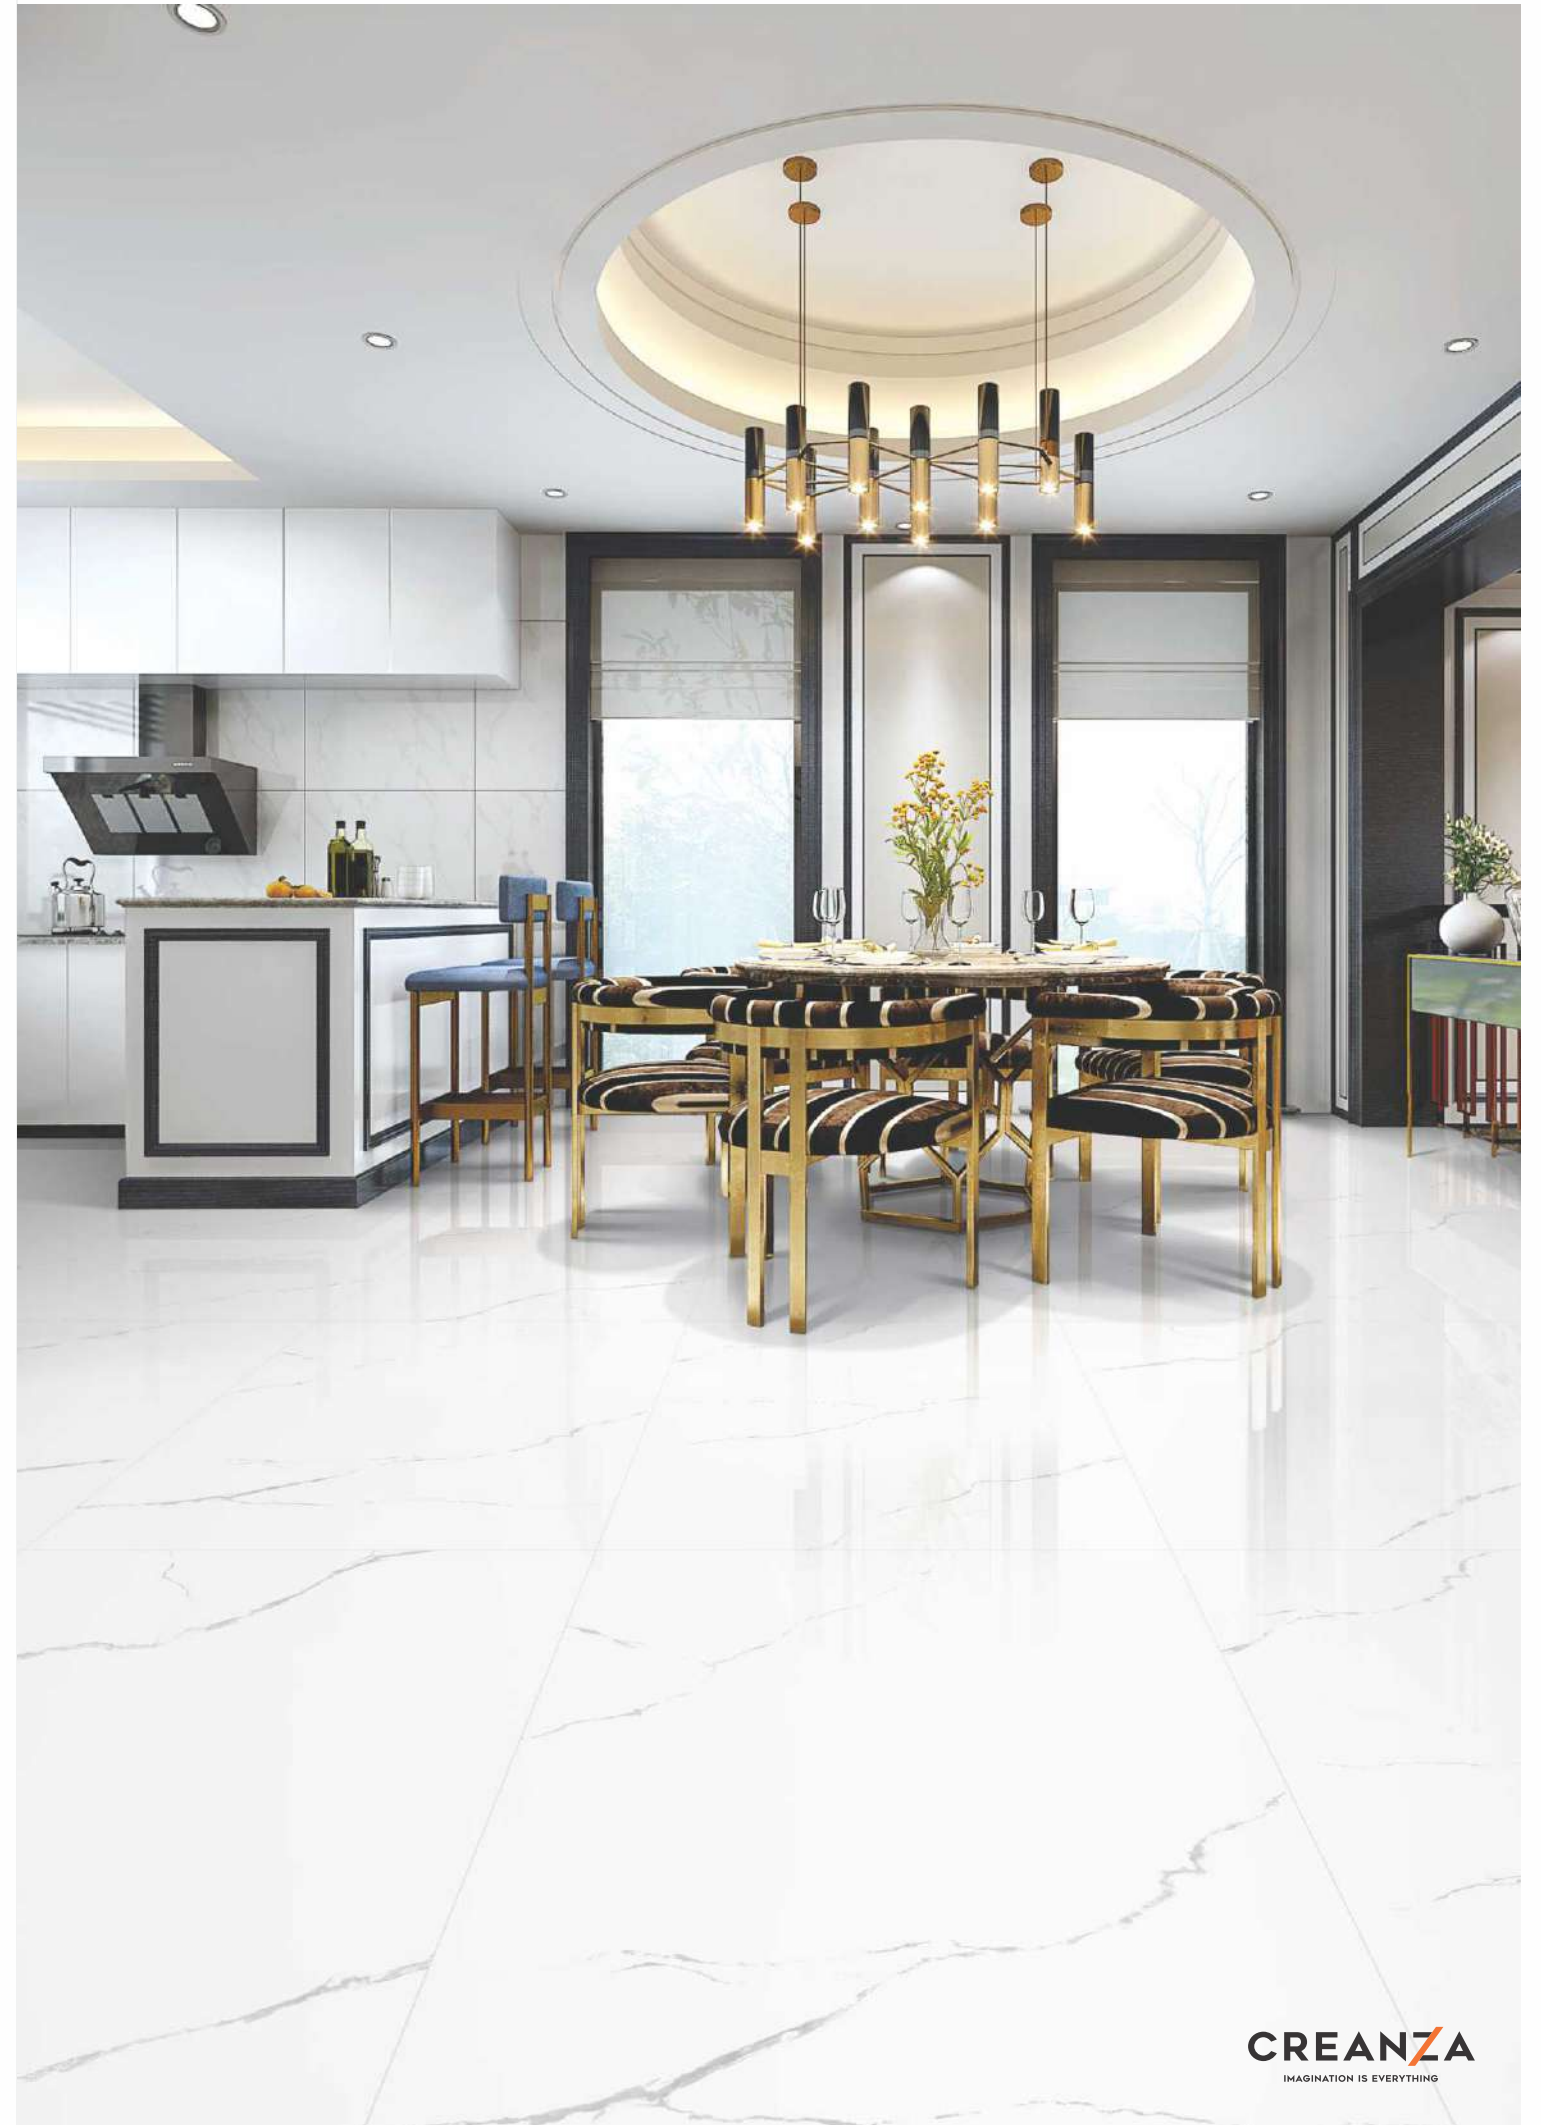

Glossy
Finish

800x1600mm

Colour
Moods

LA STRA
THE NEXT GEN SLAB

Regal Bianca

Faces

3

CREANZA
IMAGINATION IS EVERYTHING