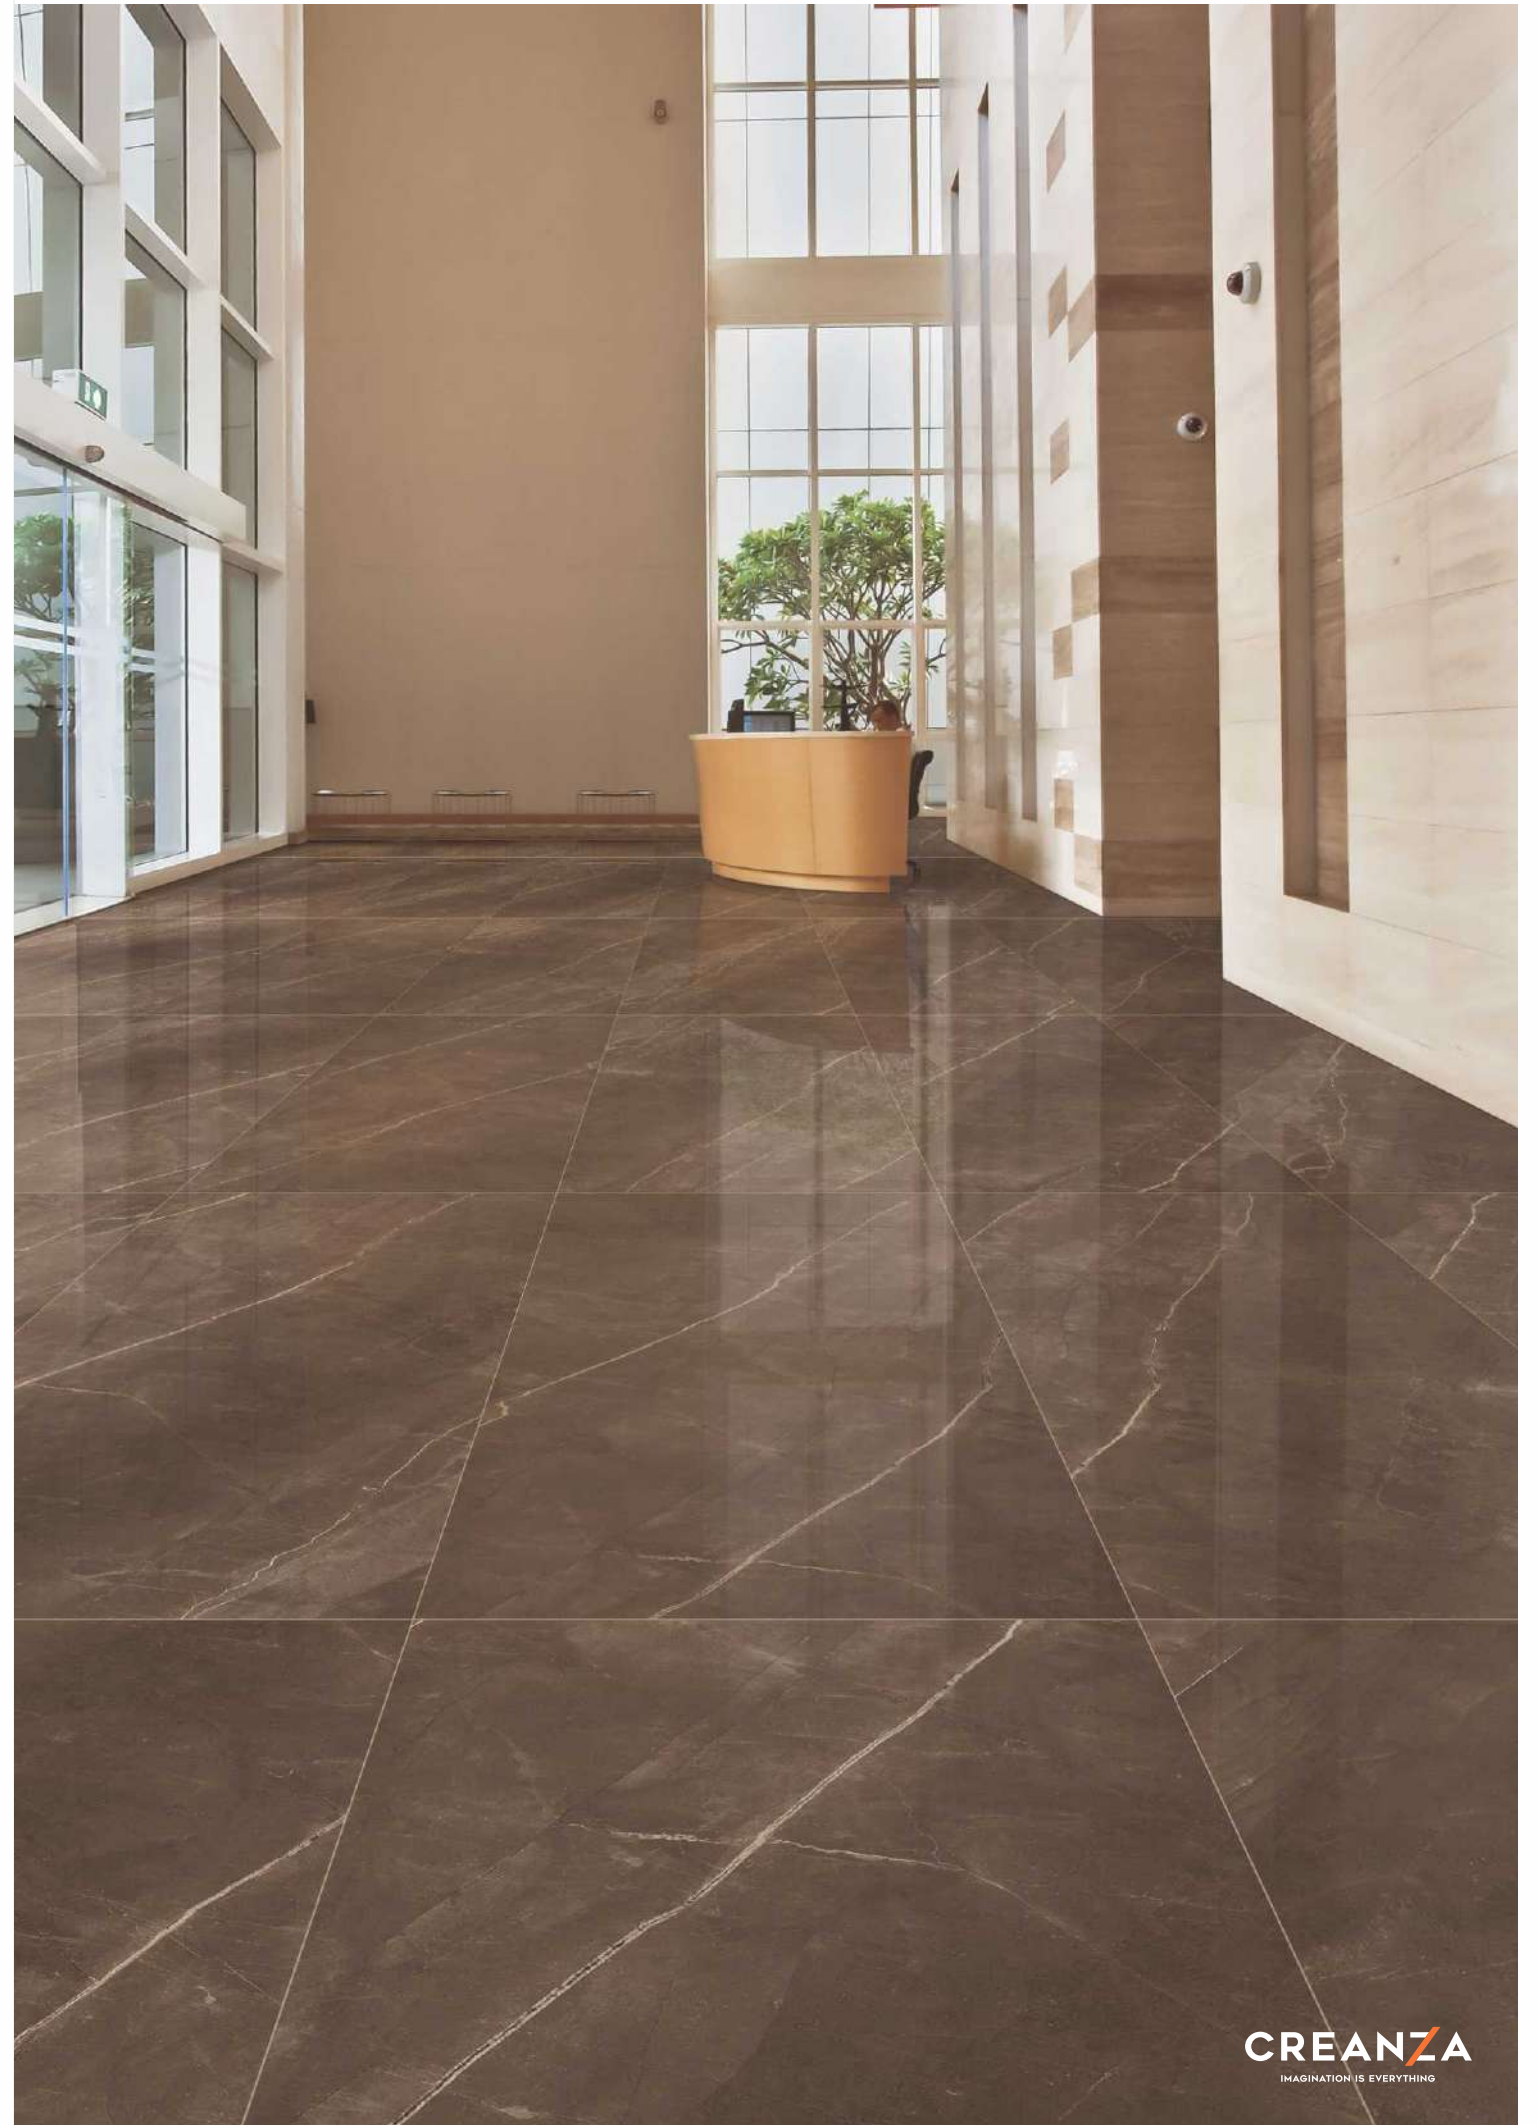

High Gloss
Finish

800x1600mm

Colour
Moods

LA STRA
THE NEXT GEN SLAB

Regal Armani Brown

Faces

5

CREANZA
IMAGINATION IS EVERYTHING