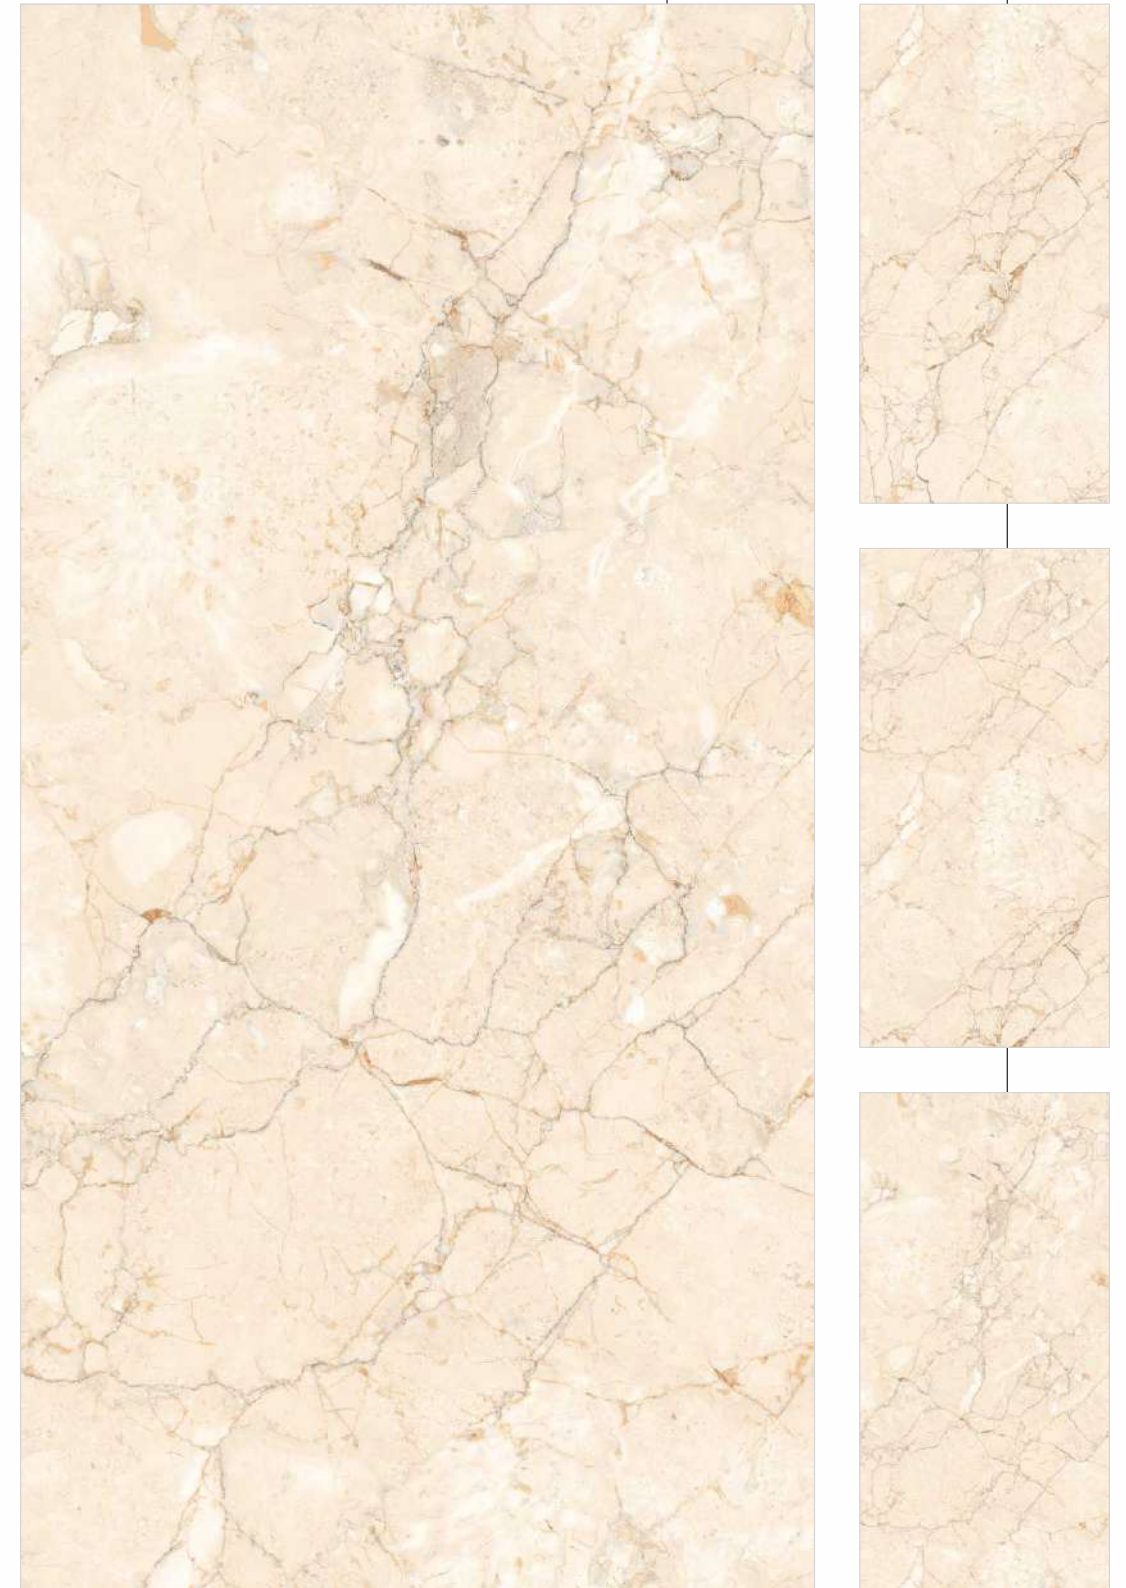

Regal Marvel Beige

Faces

3