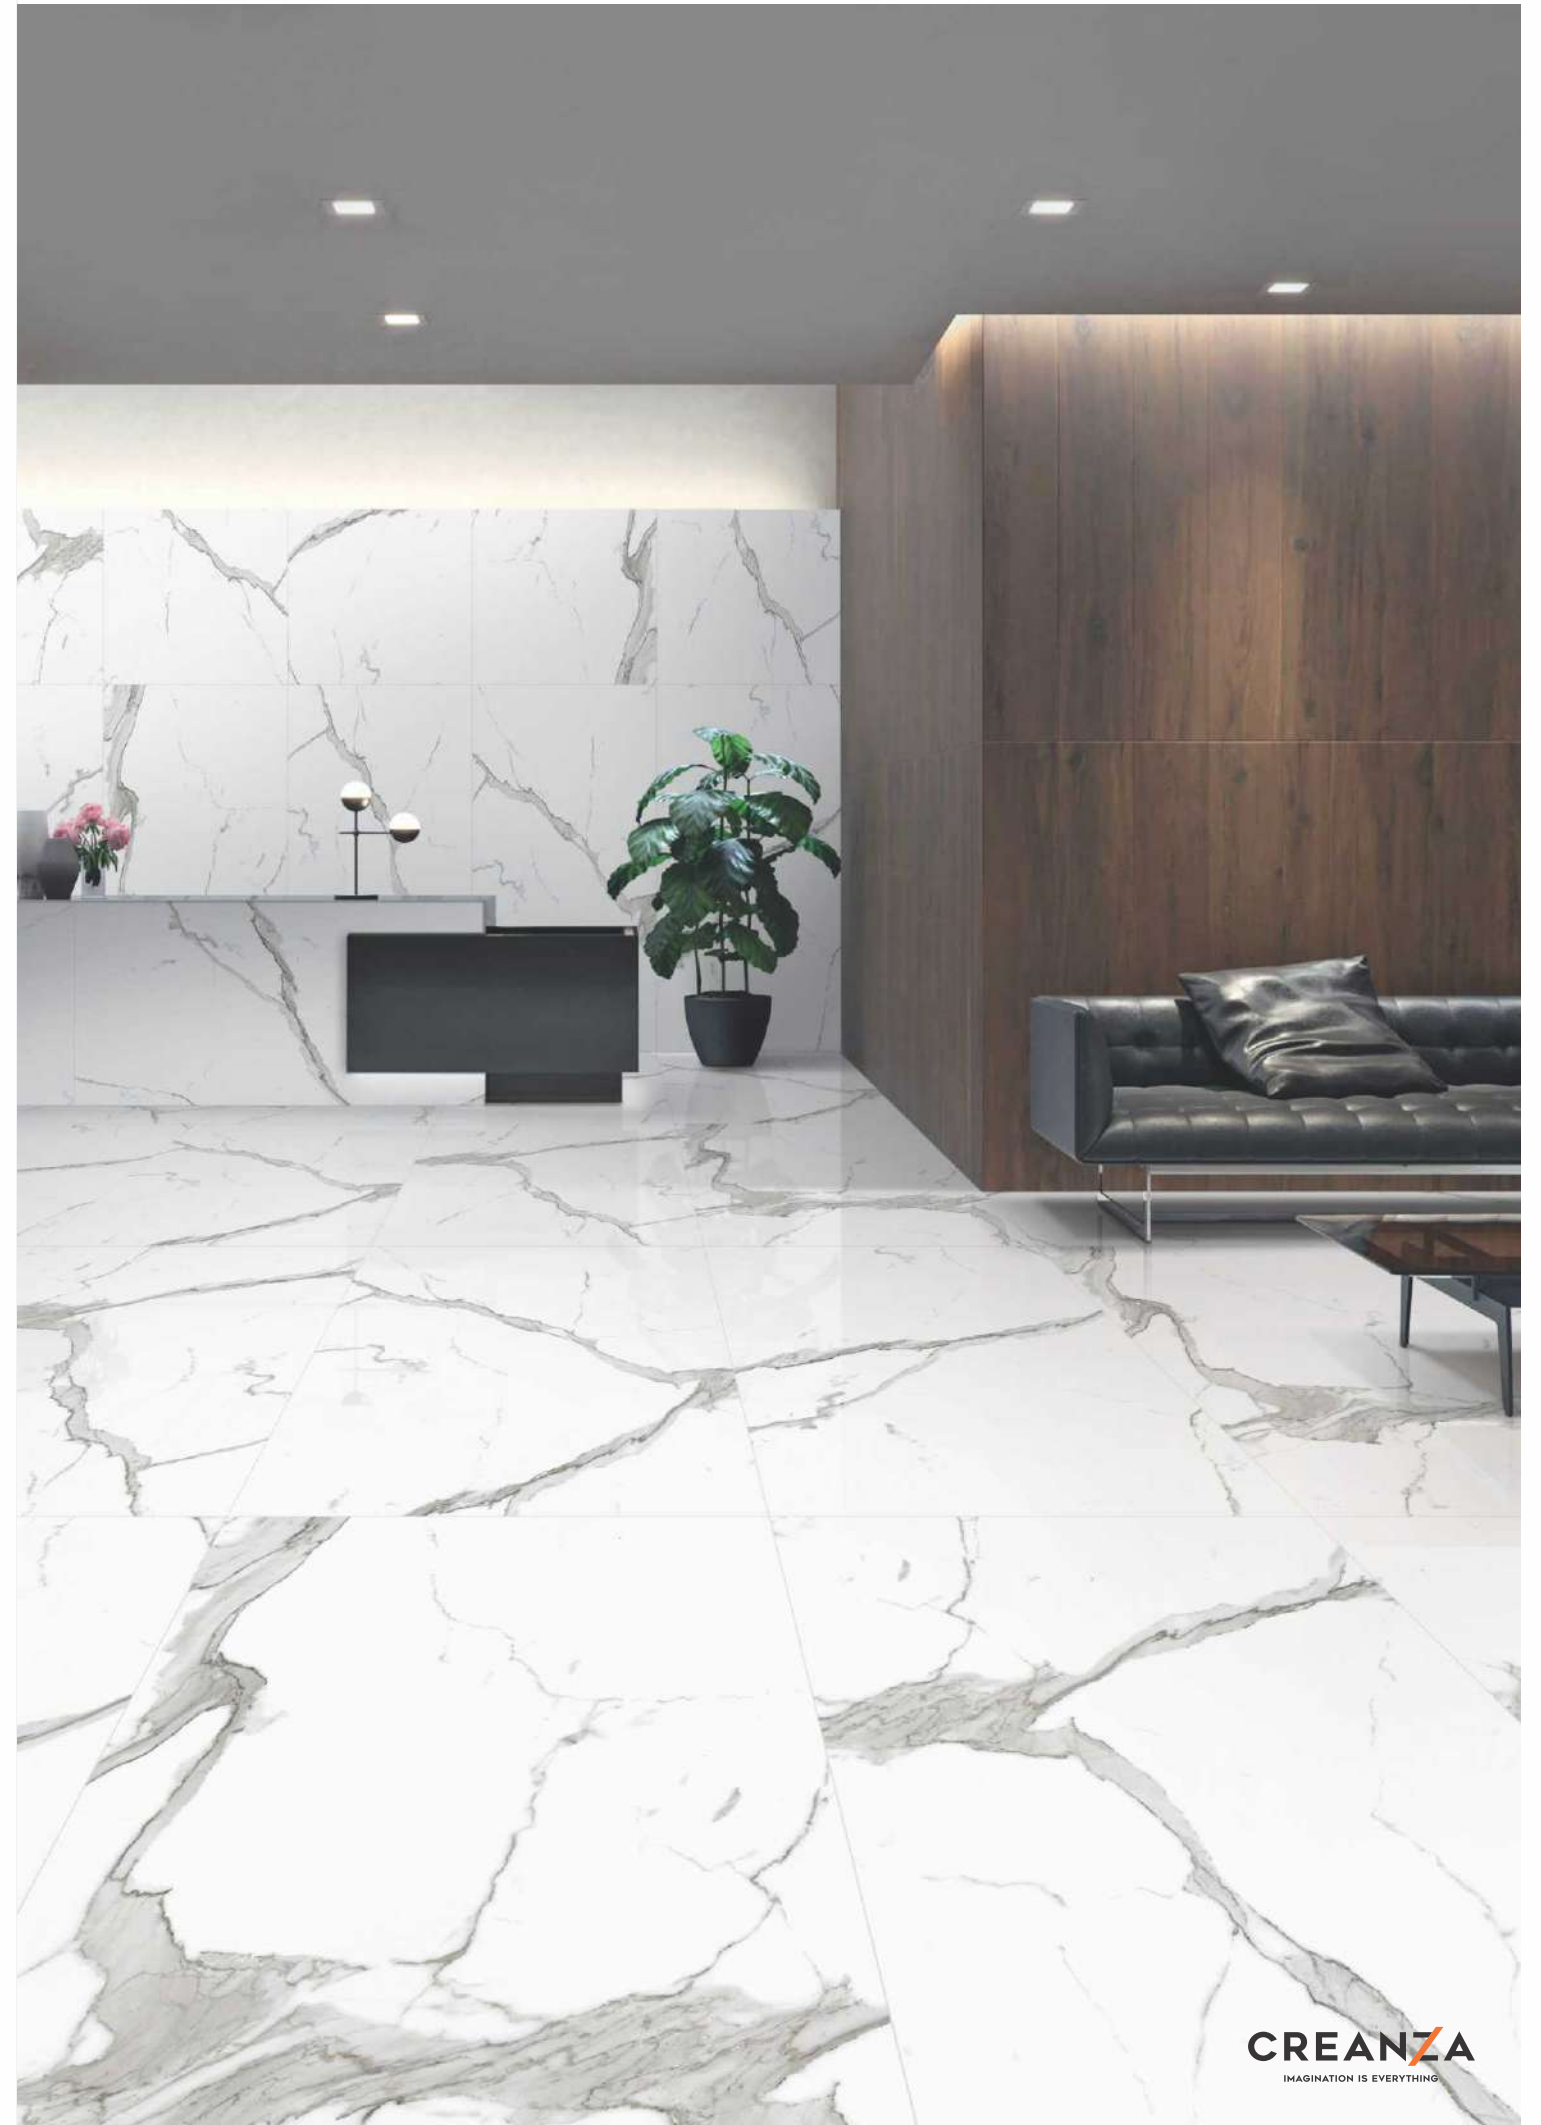

Glossy
Finish

800x1600mm

Colour
Moods

LA STRA
THE NEXT GEN SLAB

Regal Aspen Satvario

Faces

4

CREANZA
IMAGINATION IS EVERYTHING