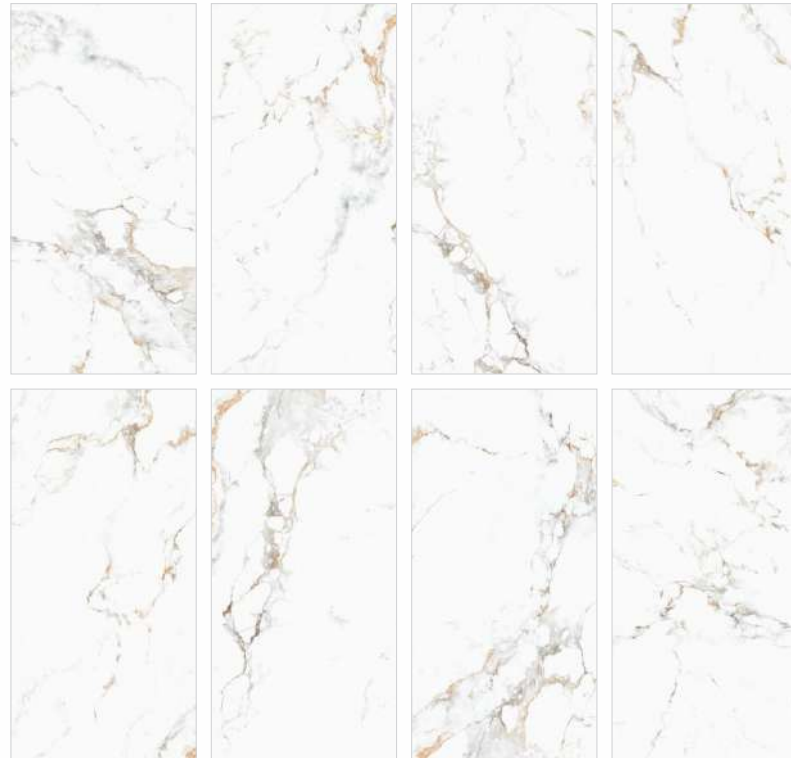

Royal Borghini Gold
Faces - 8